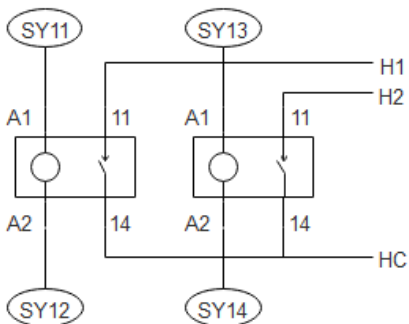

# Fichier:Fitting Yaskawa Inverter Yaskawa STO Wiring Beckhoff.png

No higher resolution available.


Horizontal resolution	56.69 dpc
Vertical resolution	56.69 dpc