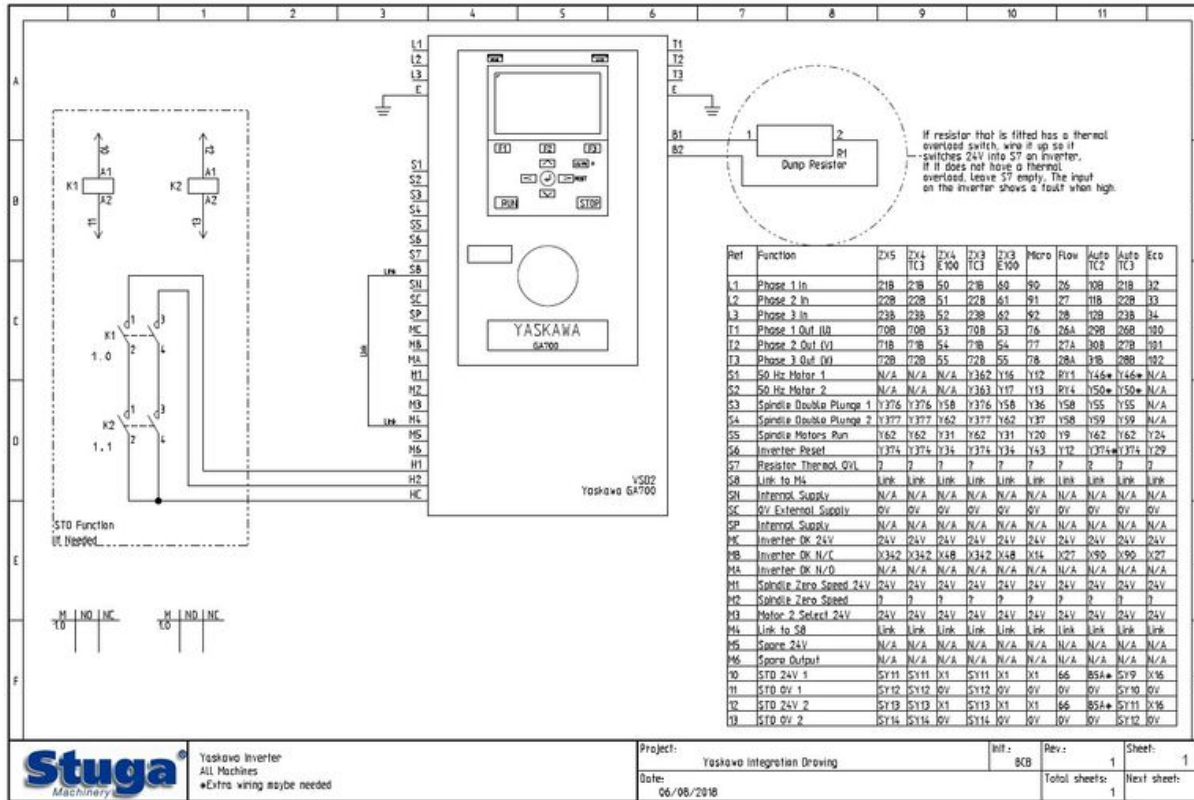

Fichier:Fitting Yaskawa Inverter Yaskawa General Wiring.jpg


File history

Click on a date/time to view the file as it appeared at that time.

	Date/Time	Thumbnail	Dimensions	User	Comment
current	20:11, 12 December 2019		1,351 × 954 (269 KB)	Gareth Green (talk contribs)	

You cannot overwrite this file.

File usage

There are no pages that link to this file.