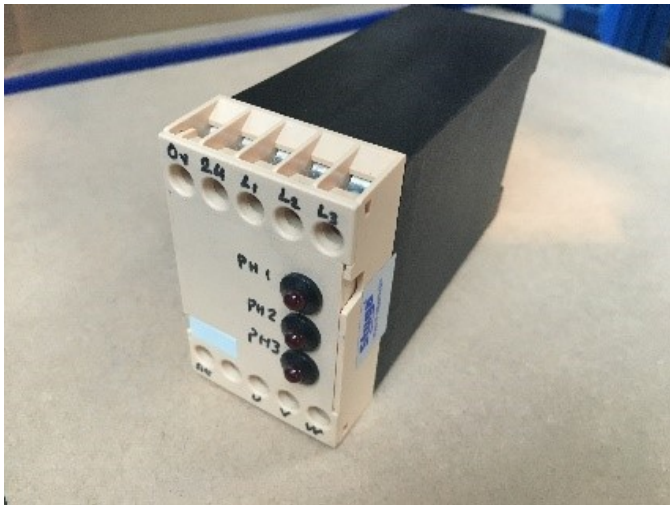

Fichier:Fitting Yaskawa Inverter Phase Detector.jpg

No higher resolution available.


File history

Click on a date/time to view the file as it appeared at that time.

	Date/Time	Thumbnail	Dimensions	User	Comment
current	20:15, 12 December 2019		425 × 318 (34 KB)	Gareth Green (talk contribs)	

You cannot overwrite this file.

File usage

There are no pages that link to this file.