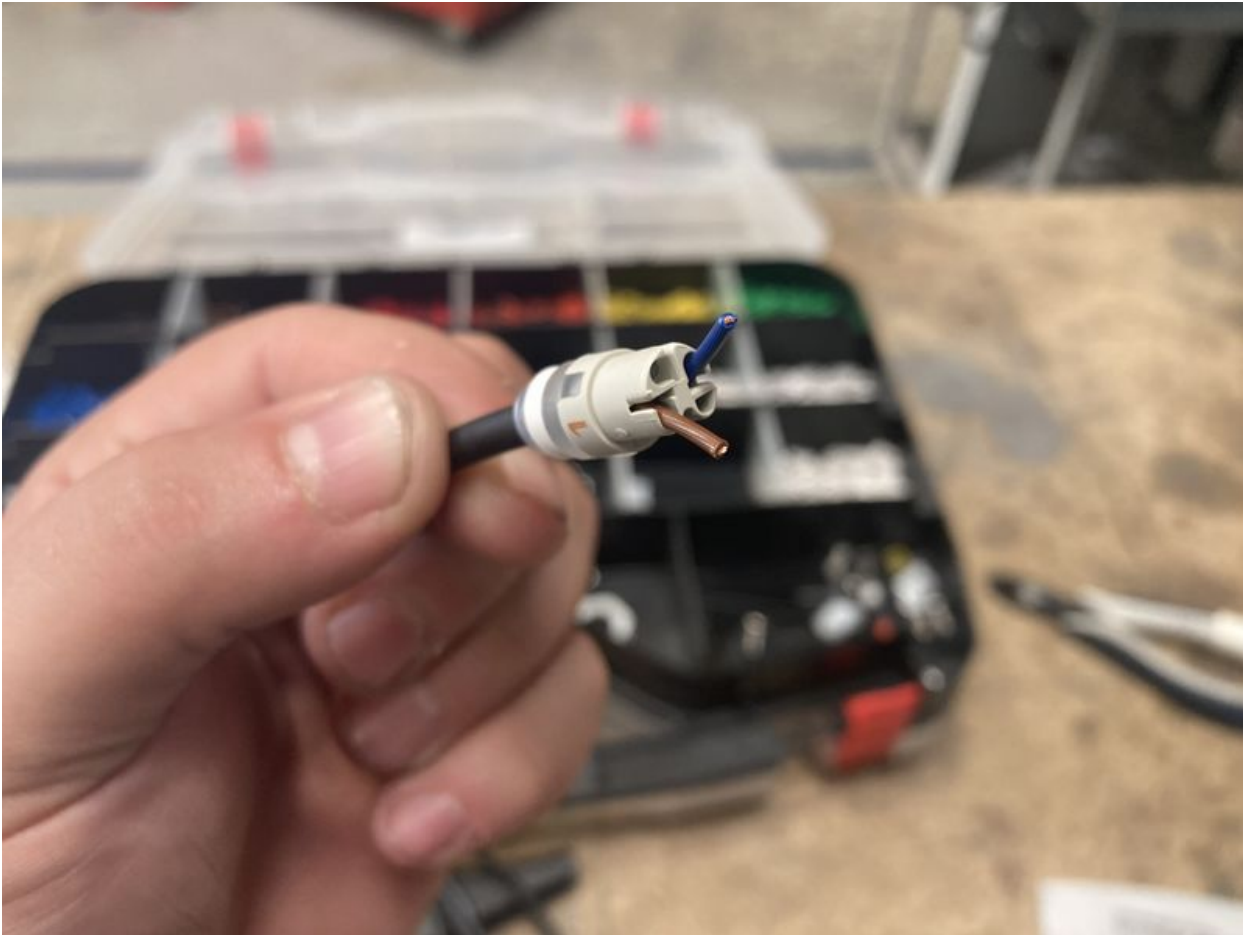

# Fichier:Fitting M8 Plug for EtherCAT Boxes IMG 8360.JPEG



Fitting\_M8\_Plug\_for\_EtherCAT\_Boxes\_IMG\_8360

## File history

Click on a date/time to view the file as it appeared at that time.

	Date/Time	Thumbnail	Dimensions	User	Comment
current	12:34, 25 September 2023		2,048 × 1,536 (371 KB)	Stuga Engineer (talk   contribs)	Fitting_M8_Plug_for_EtherCAT_Boxes_IMG_8360

## File usage

The following file is a duplicate of this file (more details):

Fichier:Guide to Fitting Eject Push Sensors on ZX Machines IMG 8360.JPEG

The following page links to this file:

Fitting M8 Plug for EtherCAT Boxes