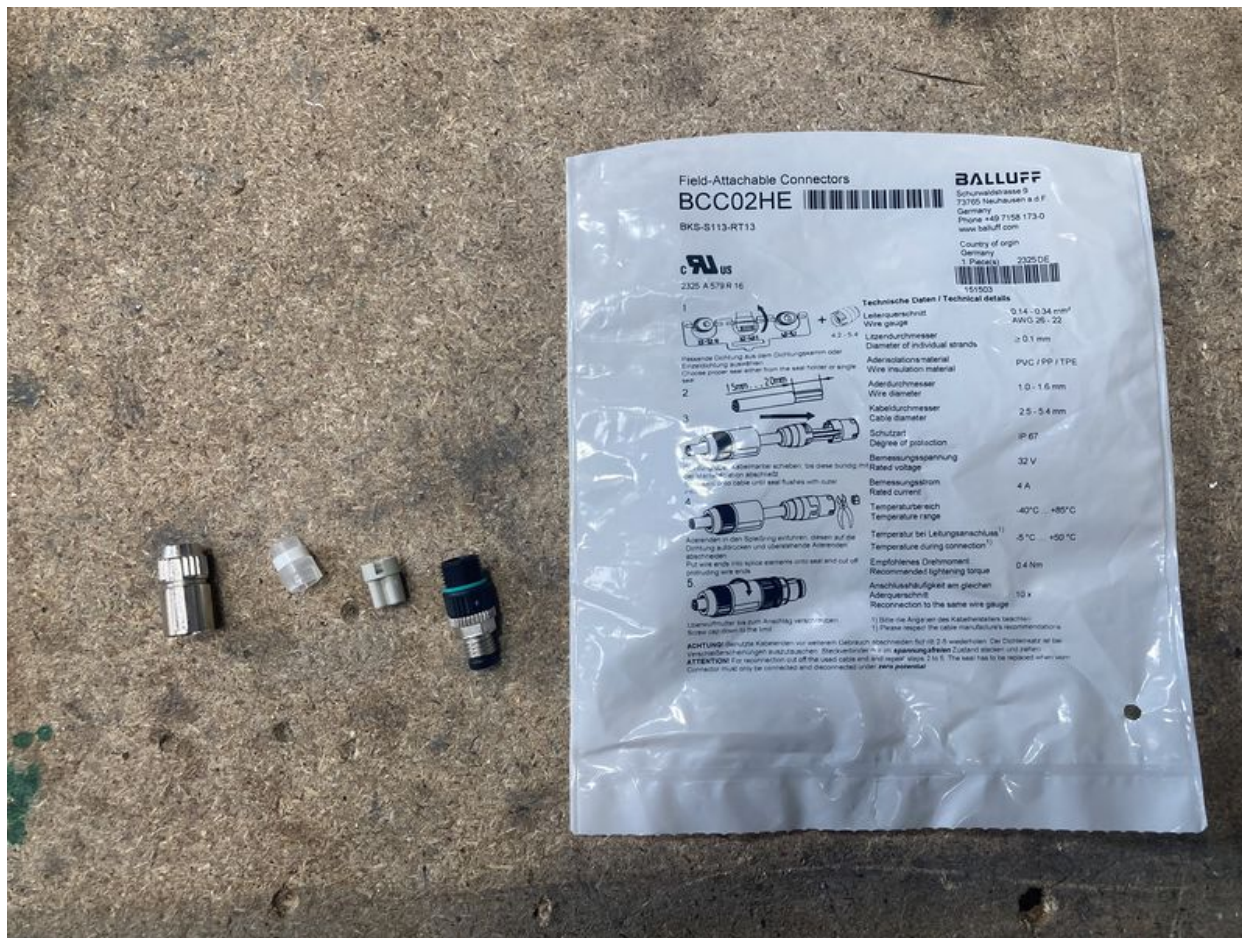

Fichier:Fitting M8 Plug for EtherCAT Boxes IMG 8353.JPEG



Fitting_M8_Plug_for_EtherCAT_Boxes_IMG_8353

Camera manufacturer	Apple
Camera model	iPhone SE (2nd generation)
Exposure time	1/50 sec (0.02)
F Number	f/1.8
ISO speed rating	50
Date and time of data generation	12:44, 22 September 2023
Lens focal length	3.99 mm
Latitude	52° 35' 24.82" N
Longitude	1° 42' 34.49" E
Altitude	8.998 meters above sea level
Orientation	Rotated 90° CW
Horizontal resolution	72 dpi
Vertical resolution	72 dpi
Software used	16.6.1
File change date and time	12:44, 22 September 2023
Y and C positioning	Centered
Exposure Program	Normal program
Exif version	2.32
Date and time of digitizing	12:44, 22 September 2023
Meaning of each component	1. Y 2. Cb 3. Cr 4. does not exist
APEX shutter speed	5.6443612210288
APEX aperture	1.6959938128384
APEX brightness	3.8307536293766
APEX exposure bias	0
Metering mode	Pattern
Flash	Flash did not fire, compulsory flash suppression
DateTimeOriginal subseconds	235
DateTimeDigitized subseconds	235
Supported Flashpix version	0,100
Color space	Uncalibrated
Sensing method	One-chip color area sensor
Scene type	A directly photographed image
Exposure mode	Auto exposure
White balance	Auto white balance
Focal length in 35 mm film	28 mm
Scene capture type	Standard
Speed unit	Kilometers per hour
Speed of GPS receiver	0
Reference for direction of image	True direction
Direction of image	161.9580688594
Reference for bearing of destination	True direction
Bearing of destination	161.9580688594