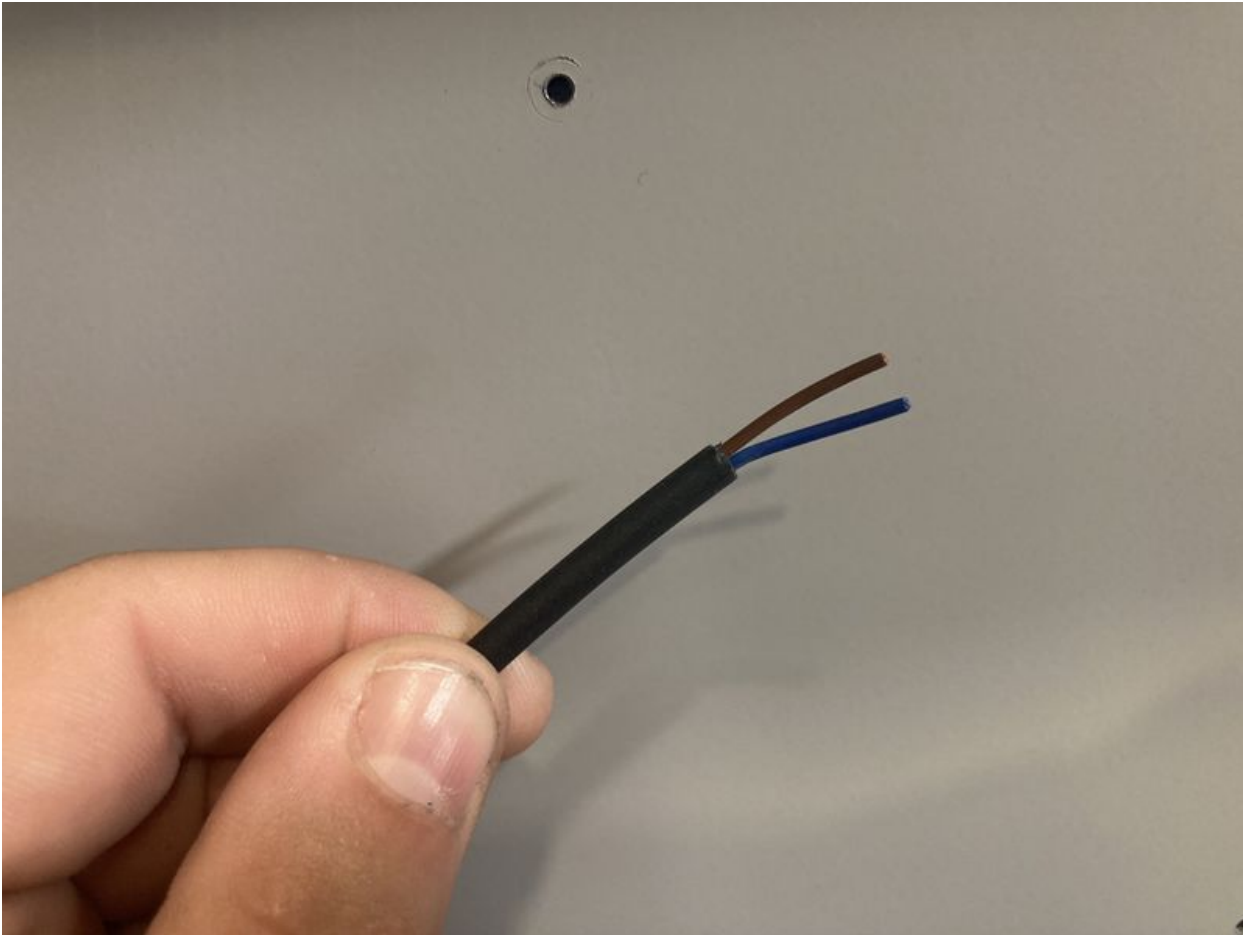

Fichier:Fitting M8 Plug for EtherCAT Boxes IMG 8351.JPEG



Fitting_M8_Plug_for_EtherCAT_Boxes_IMG_8351

File history

Click on a date/time to view the file as it appeared at that time.

	Date/Time	Thumbnail	Dimensions	User	Comment
current	11:25, 25 September 2023		2,048 × 1,536 (445 KB)	Stuga Engineer (talk contribs)	Fitting_M8_Plug_for_EtherCAT_Boxes_IMG_8351

Camera manufacturer	Apple
Camera model	iPhone SE (2nd generation)
Exposure time	1/50 sec (0.02)
F Number	f/1.8
ISO speed rating	160
Date and time of data generation	12:42, 22 September 2023
Lens focal length	3.99 mm
Latitude	52° 35' 24.98" N
Longitude	1° 42' 34.76" E
Altitude	10.078 meters above sea level
Orientation	Normal
Horizontal resolution	72 dpi
Vertical resolution	72 dpi
Software used	16.6.1
File change date and time	12:42, 22 September 2023
Y and C positioning	Centered
Exposure Program	Normal program
Exif version	2.32
Date and time of digitizing	12:42, 22 September 2023
Meaning of each component	1. Y 2. Cb 3. Cr 4. does not exist
APEX shutter speed	5.6443612210288
APEX aperture	1.6959938128384
APEX brightness	2.4723423328412
APEX exposure bias	0
Metering mode	Pattern
Flash	Flash did not fire, compulsory flash suppression
DateTimeOriginal subseconds	457
DateTimeDigitized subseconds	457
Supported Flashpix version	0,100
Color space	Uncalibrated
Sensing method	One-chip color area sensor
Scene type	A directly photographed image
Exposure mode	Auto exposure
White balance	Auto white balance
Focal length in 35 mm film	28 mm
Scene capture type	Standard
Speed unit	Kilometers per hour
Speed of GPS receiver	0.055674134419552
Reference for direction of image	True direction
Direction of image	43.851959205582
Reference for bearing of destination	True direction
Bearing of destination	43.851959205582