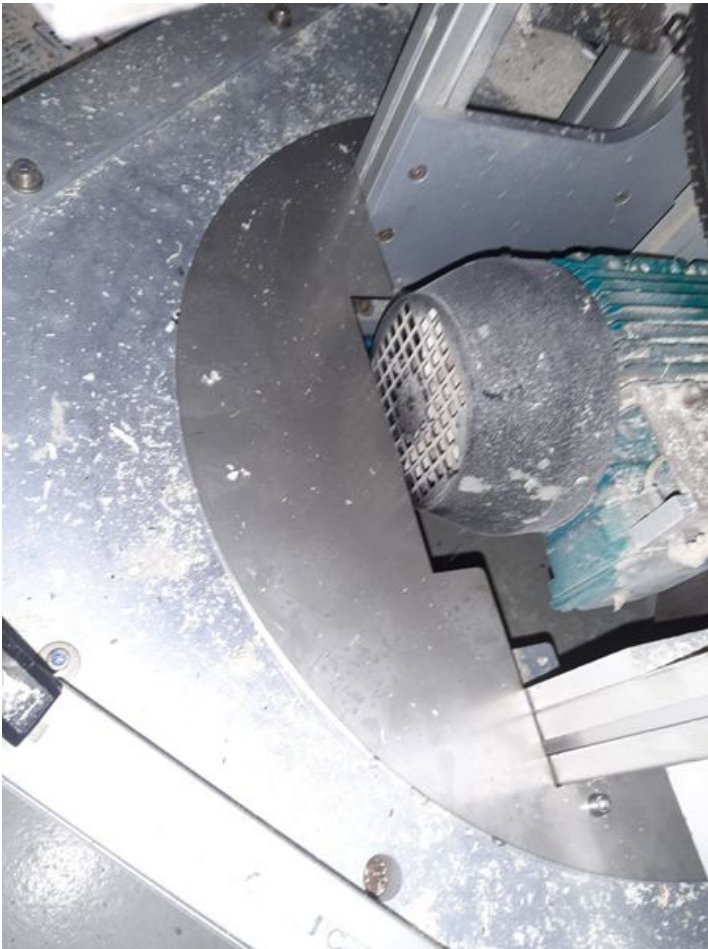

Fichier:Fitting Autoflow SR Axis Cover Plates IMG-20230728-WA0004.jpg



Fitting_Autoflow_SR_Axis_Cover_Plates_IMG-20230728-WA0004

File history

Click on a date/time to view the file as it appeared at that time.

	Date/Time	Thumbnail	Dimensions	User	Comment
current	09:44, 10 August 2023		1,200 × 1,600 (201 KB)	Gareth Green (talk contribs)	Fitting_Autoflow_SR_Axis_Cover_Plates_IMG-20230728-WA0004