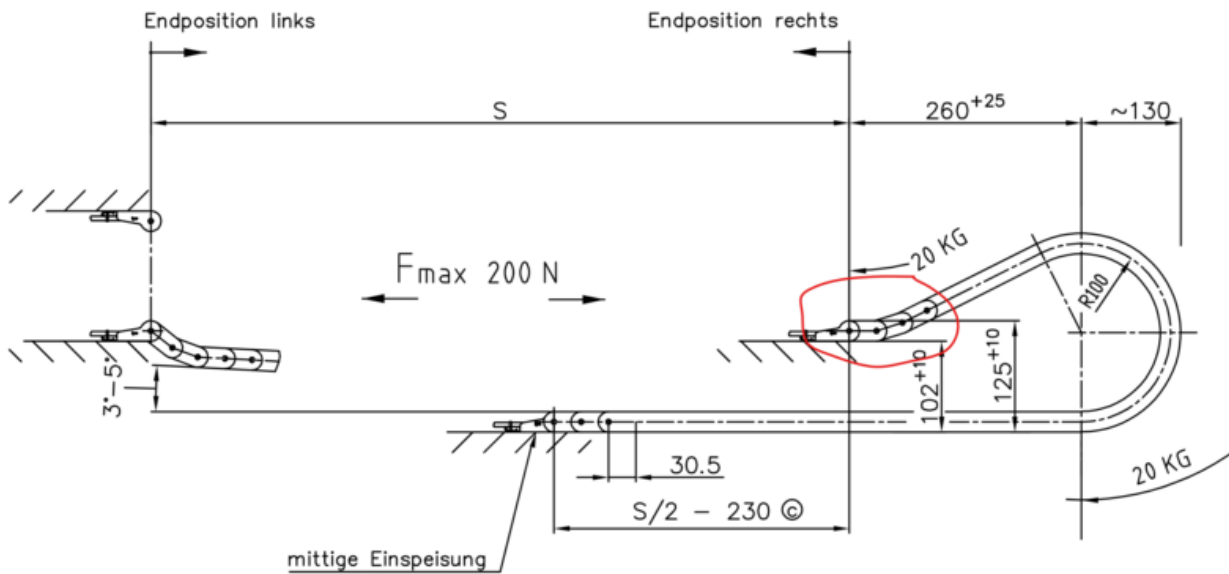

# Fichier:Energy Chain Identification and Obsolescence Image.png


Horizontal resolution	56.69 dpc
Vertical resolution	56.69 dpc