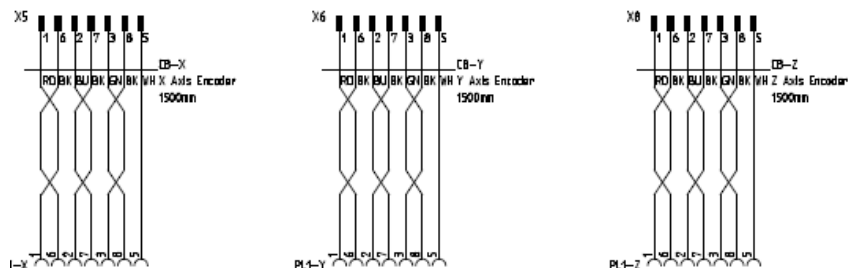

Fichier:Encoder Cables to Nextmove.png

Nextmove E100 End – MALE 9wy E0000059

Drive end use FEMALE 9wy E0000046

For BALDOR drive add E0000135 Gender Changer

No higher resolution available.


File history

Click on a date/time to view the file as it appeared at that time.

	Date/Time	Thumbnail	Dimensions	User	Comment
current	11:55, 27 November 2024		536 × 308 (20 KB)	Gareth Green (talk contribs)	

Horizontal resolution	37.79 dpc
Vertical resolution	37.79 dpc