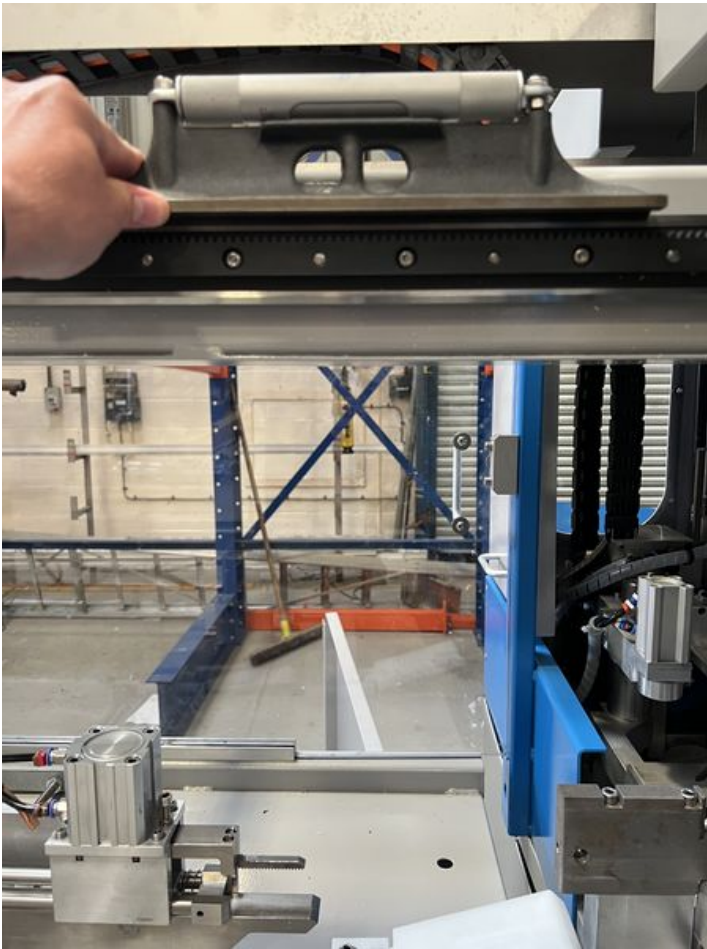

Fichier:Ecoline Site Installation Guide Media 1-A0827008-78DE-415F-8CB7-5380FD30E6BC.jpg



Ecoline_Site_Installation_Guide_Media_1-A0827008-78DE-415F-8CB7-5380FD30E6BC

File history

Click on a date/time to view the file as it appeared at that time.

	Date/Time	Thumbnail	Dimensions	User	Comment
current	18:11, 10 August 2022		3,024 × 4,032 (1.79 MB)	Gareth Green (talk contribs)	Ecoline_Site_Installation_Guide_Media_1-A0827008-78DE-415F-8CB7-5380FD30E6BC