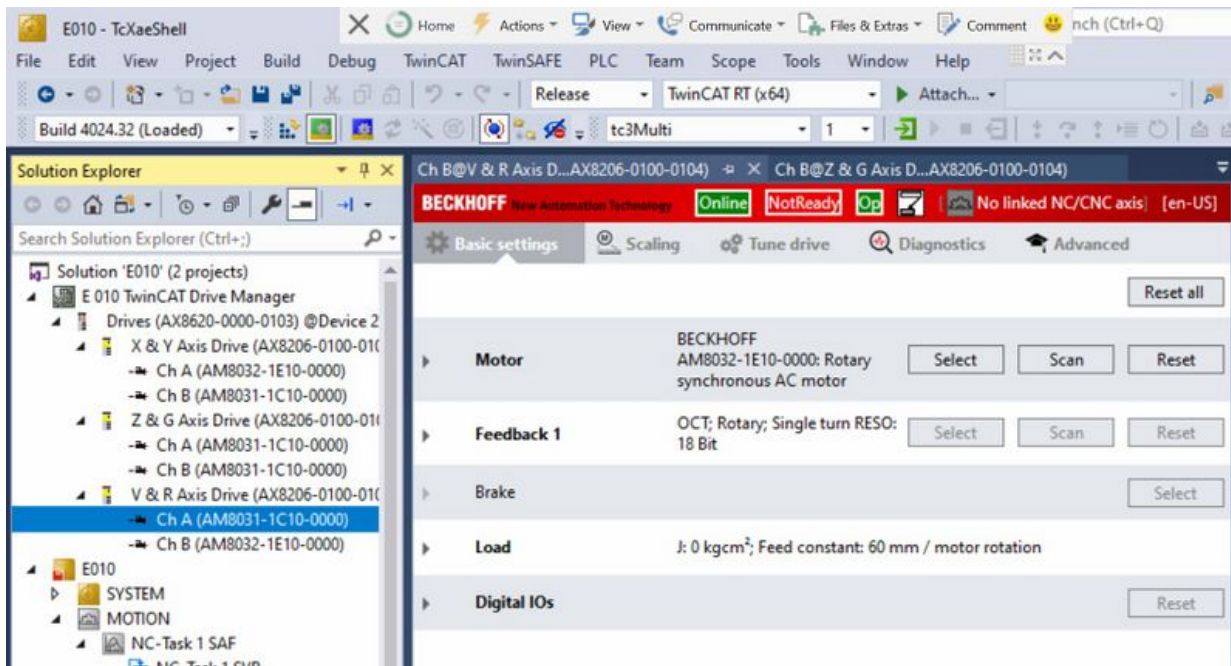

Fichier:Ecoline - Disabling V axis To Swap Faulty Drive Screenshot 2023-05-11 064930.jpg



Ecoline_-_Disabling_V_axis_To_Swap_Faulty_Drive_Screenshot_2023-05-11_064930

File history

Click on a date/time to view the file as it appeared at that time.

	Date/Time	Thumbnail	Dimensions	User	Comment
current	08:00, 11 May 2023		1,645 × 880 (262 KB)	Gareth Green (talk contribs)	Ecoline_-_Disabling_V_axis_To_Swap_Faulty_Drive_Screenshot_2023-05-11_064930