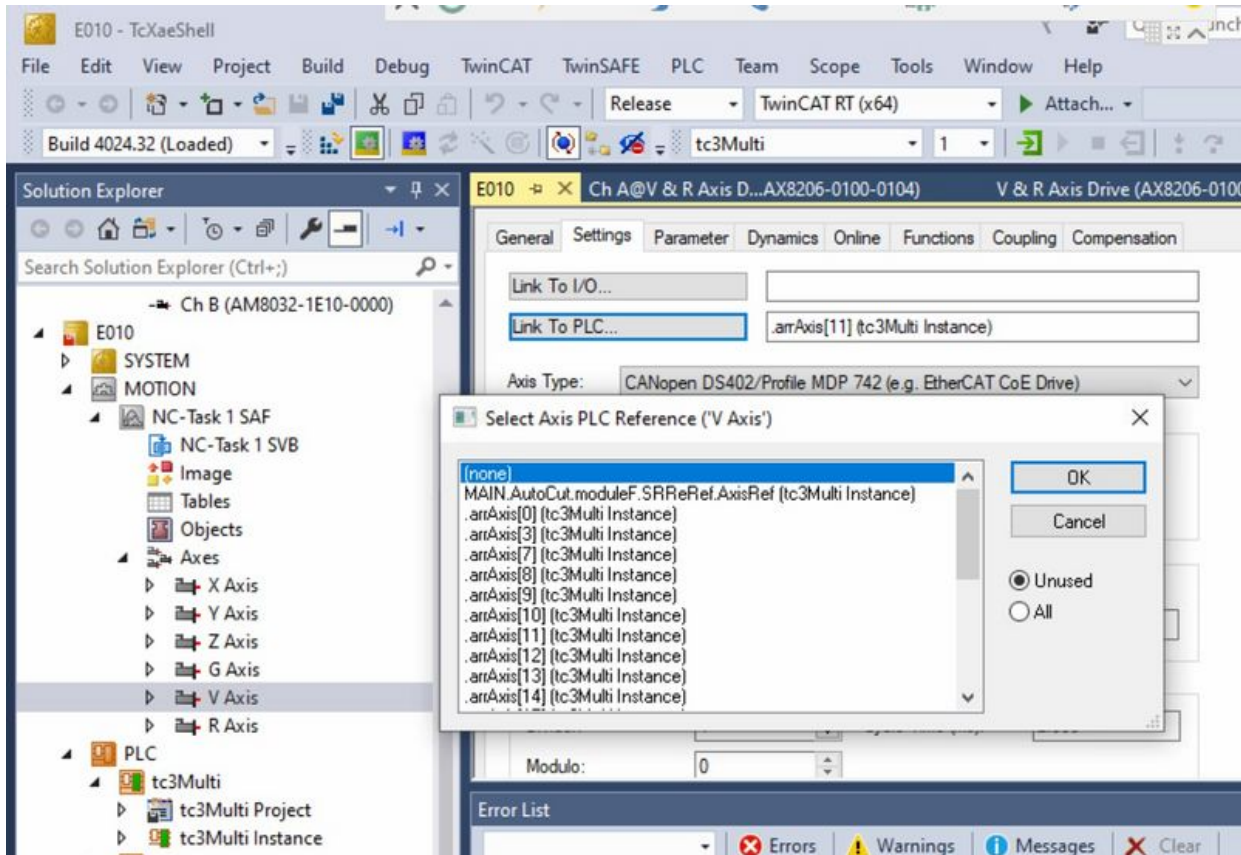

Fichier:Ecoline - Disabling V axis To Swap Faulty Drive Screenshot 2023-05-11 064008.jpg



Ecoline_-_Disabling_V_axis_To_Swap_Faulty_Drive_Screenshot_2023-05-11_064008

File history

Click on a date/time to view the file as it appeared at that time.

	Date/Time	Thumbnail	Dimensions	User	Comment
current	08:00, 11 May 2023		1,452 × 1,000 (267 KB)	Gareth Green (talk contribs)	Ecoline_-_Disabling_V_axis_To_Swap_Faulty_Drive_Screenshot_2023-05-11_064008