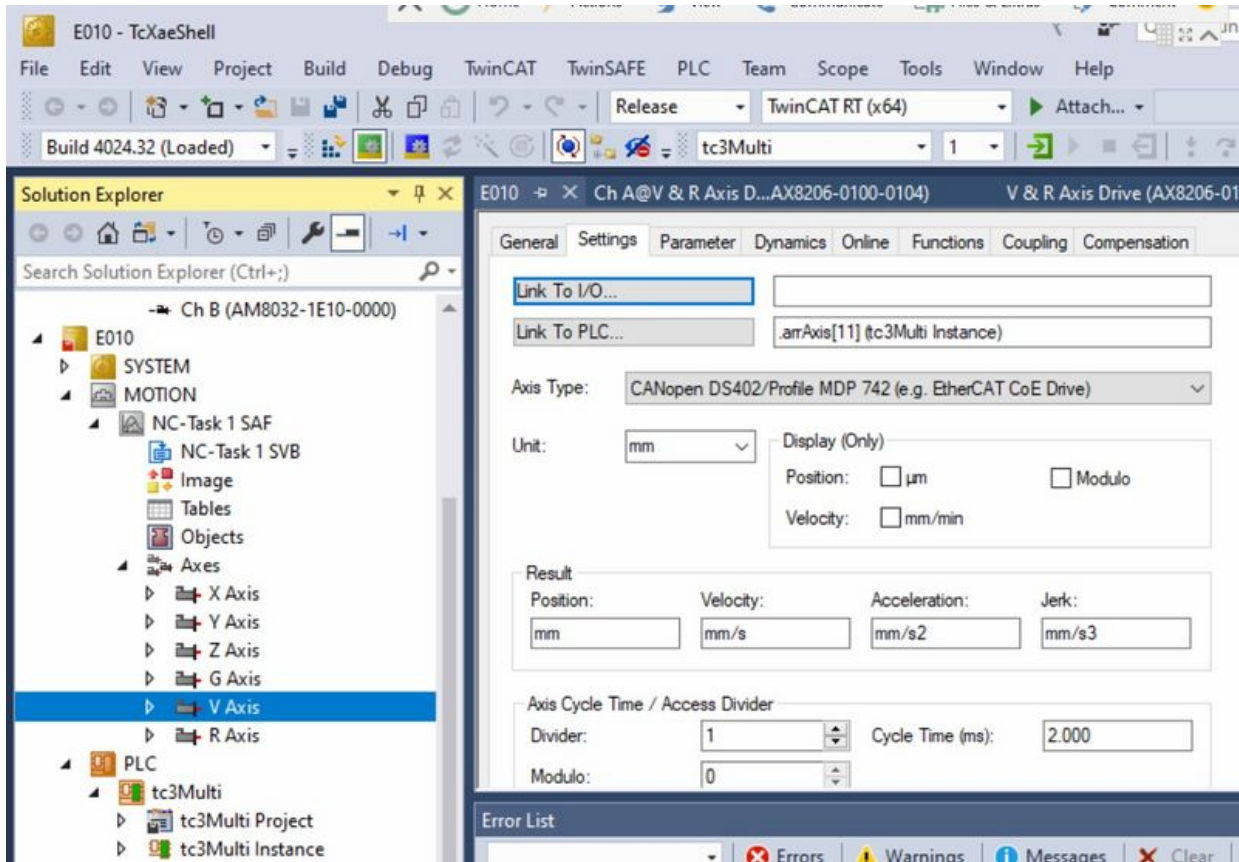

Fichier:Ecoline - Disabling V axis To Swap Faulty Drive Screenshot 2023-05-11 063856.jpg



Ecoline_-_Disabling_V_axis_To_Swap_Faulty_Drive_Screenshot_2023-05-11_063856

File history

Click on a date/time to view the file as it appeared at that time.

	Date/Time	Thumbnail	Dimensions	User	Comment
current	08:00, 11 May 2023		1,435 × 996 (241 KB)	Gareth Green (talk contribs)	Ecoline_-_Disabling_V_axis_To_Swap_Faulty_Drive_Screenshot_2023-05-11_063856