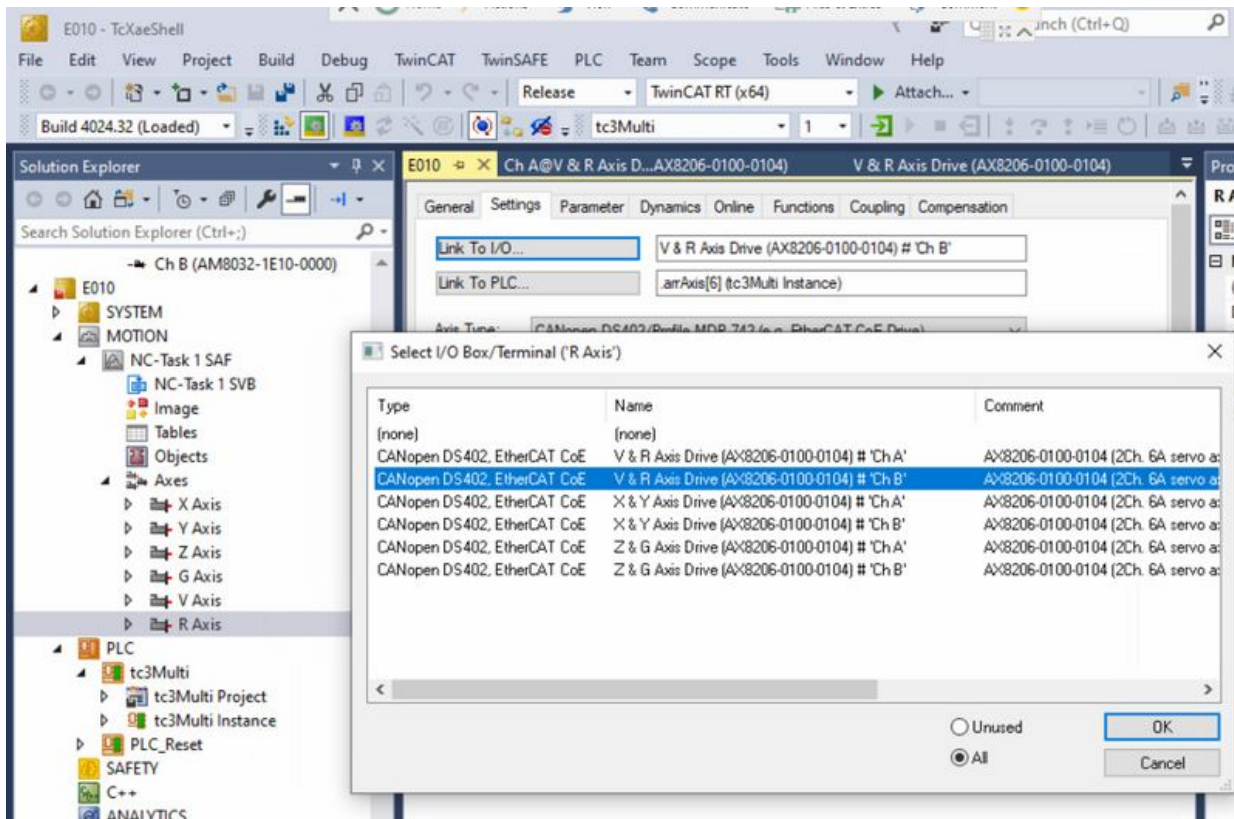

Fichier:Ecoline - Disabling V axis To Swap Faulty Drive Screenshot 2023-05-11 063542.jpg



Ecoline_-_Disabling_V_axis_To_Swap_Faulty_Drive_Screenshot_2023-05-11_063542

File history

Click on a date/time to view the file as it appeared at that time.

	Date/Time	Thumbnail	Dimensions	User	Comment
current	08:00, 11 May 2023		1,695 × 1,117 (331 KB)	Gareth Green (talk contribs)	Ecoline_-_Disabling_V_axis_To_Swap_Faulty_Drive_Screenshot_2023-05-11_063542