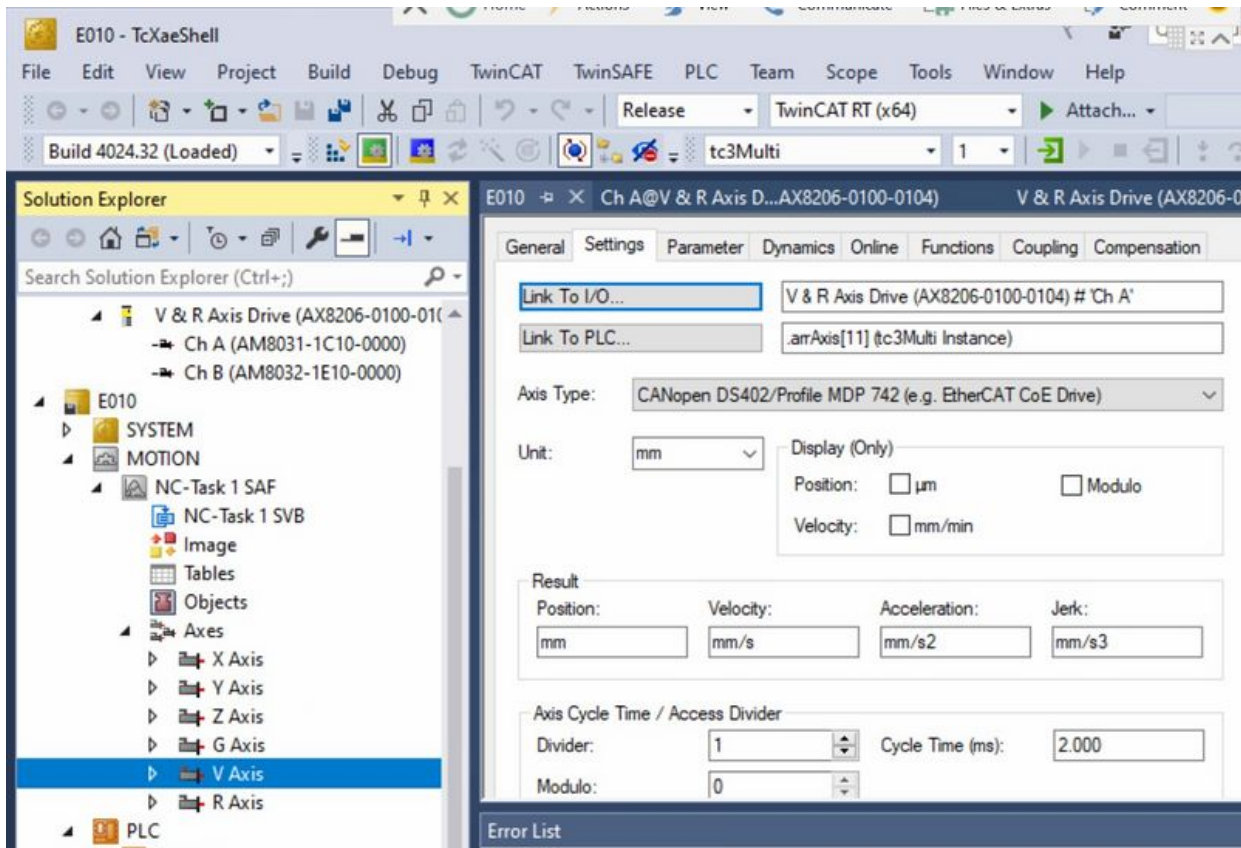

Fichier:Ecoline - Disabling V axis To Swap Faulty Drive Screenshot 2023-05-11 063221.jpg



Ecoline_-_Disabling_V_axis_To_Swap_Faulty_Drive_Screenshot_2023-05-11_063221

File history

Click on a date/time to view the file as it appeared at that time.

	Date/Time	Thumbnail	Dimensions	User	Comment
current	08:00, 11 May 2023		1,423 × 973 (243 KB)	Gareth Green (talk contribs)	Ecoline_-_Disabling_V_axis_To_Swap_Faulty_Drive_Screenshot_2023-05-11_063221