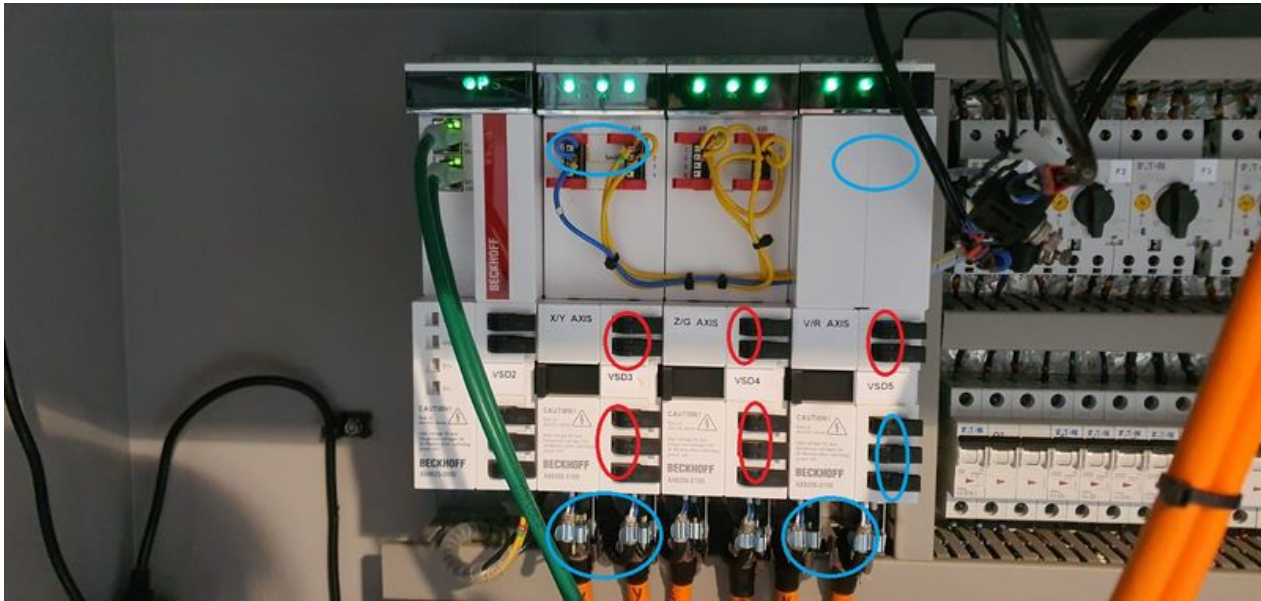

Fichier:Ecoline - Disabling V axis To Swap Faulty Drive E010 5.jpg



Ecoline_-_Disabling_V_axis_To_Swap_Faulty_Drive_E010_5

File history

Click on a date/time to view the file as it appeared at that time.

	Date/Time	Thumbnail	Dimensions	User	Comment
current	07:59, 11 May 2023		1,600 × 757 (232 KB)	Gareth Green (talk contribs)	Ecoline_-_Disabling_V_axis_To_Swap_Faulty_Drive_E010_5

You cannot overwrite this file.

File usage

The following page links to this file:

Ecoline - Disabling V axis To Swap Faulty Drive

Metadata

This file contains additional information, probably added from the digital camera or scanner used to create or digitize it. If the file has been modified from its original state, some details may not fully reflect the modified file.