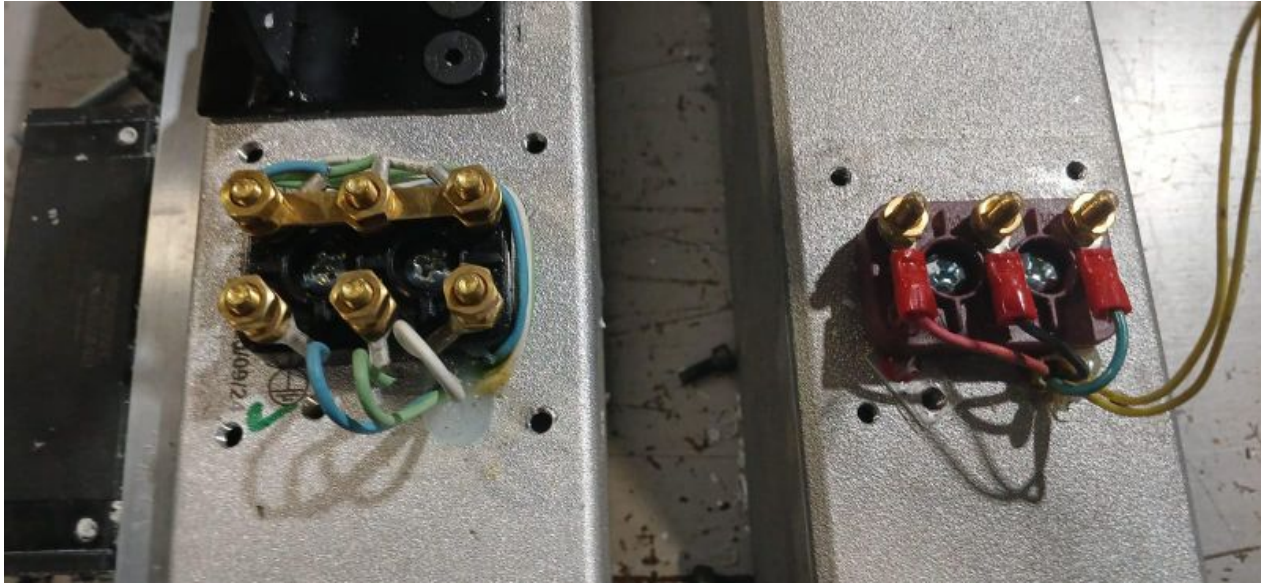

Fichier:E0000193B Teknomotor Spindle Wiring.jpg



File history

Click on a date/time to view the file as it appeared at that time.