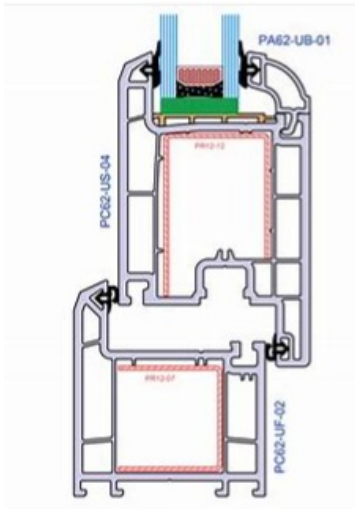

Fichier:Door sectional view.png

No higher resolution available.


File history

Click on a date/time to view the file as it appeared at that time.

	Date/Time	Thumbnail	Dimensions	User	Comment
current	15:31, 6 July 2023		226 × 328 (69 KB)	Gareth Green (talk contribs)	

You cannot overwrite this file.

File usage

The following page links to this file:

Beginners Guide to uPVC Manufacturing Process

Horizontal resolution	37.79 dpc
Vertical resolution	37.79 dpc