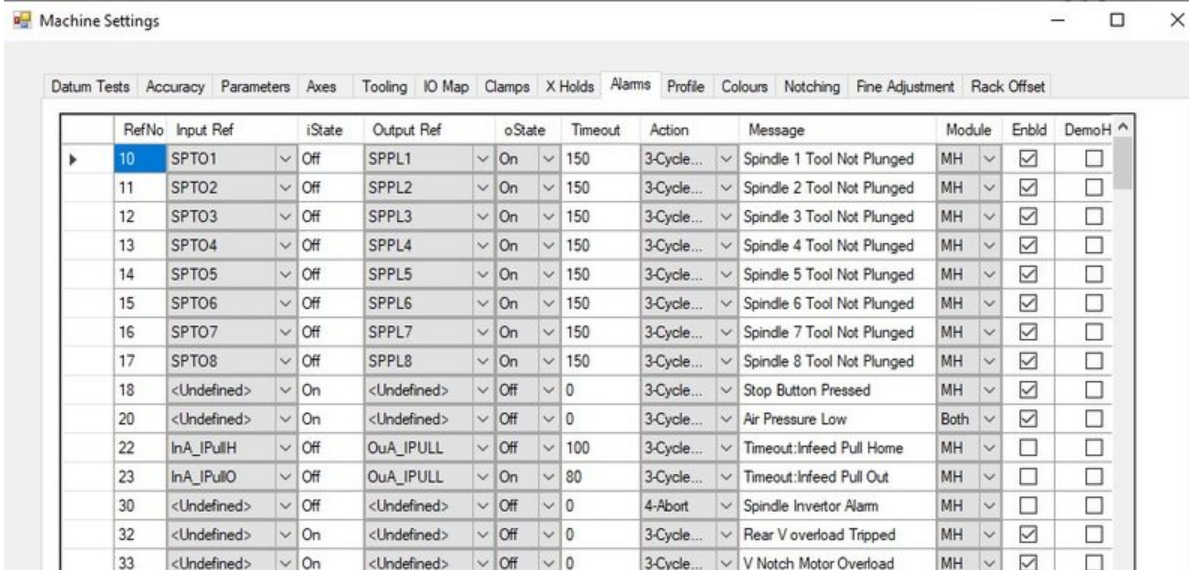

Fichier:Disabling a Tool Home or Tool Out Sensor Screenshot 2021-03-04 092813.jpg



Disabling_a_Tool_Home_or_Tool_Out_Sensor_Screenshot_2021-03-04_092813

File history

Click on a date/time to view the file as it appeared at that time.

	Date/Time	Thumbnail	Dimensions	User	Comment
current	11:28, 4 March 2021		912 × 436 (141 KB)	Gareth Green (talk contribs)	Disabling_a_Tool_Home_or_Tool_Out_Sensor_Screenshot_2021-03-04_092813