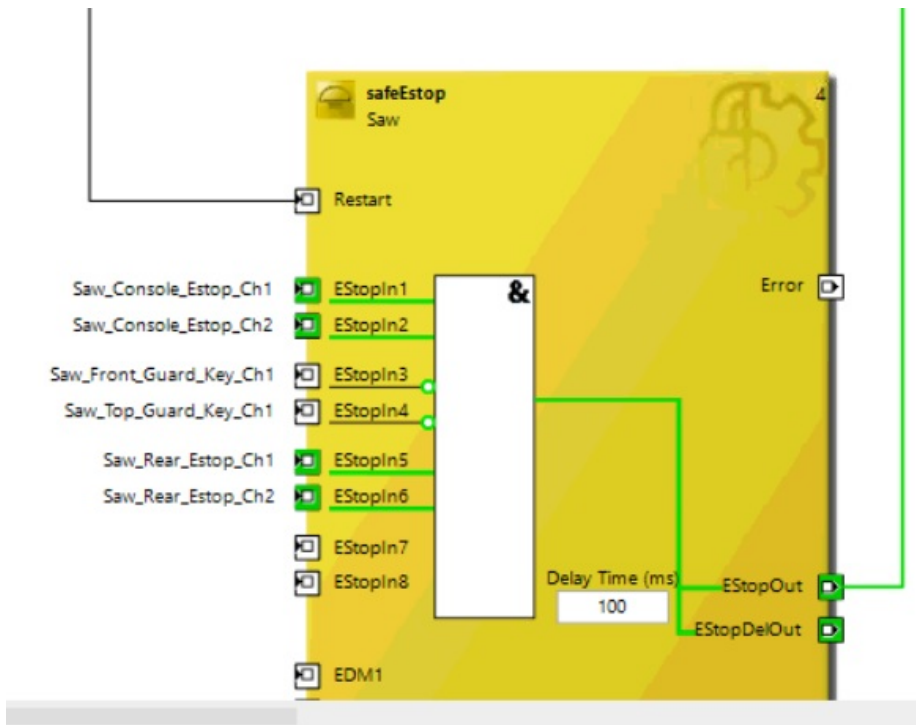

Fichier:Diagnosing TwinSAFE Issues - Advanced Image 5.png

No higher resolution available.


File history