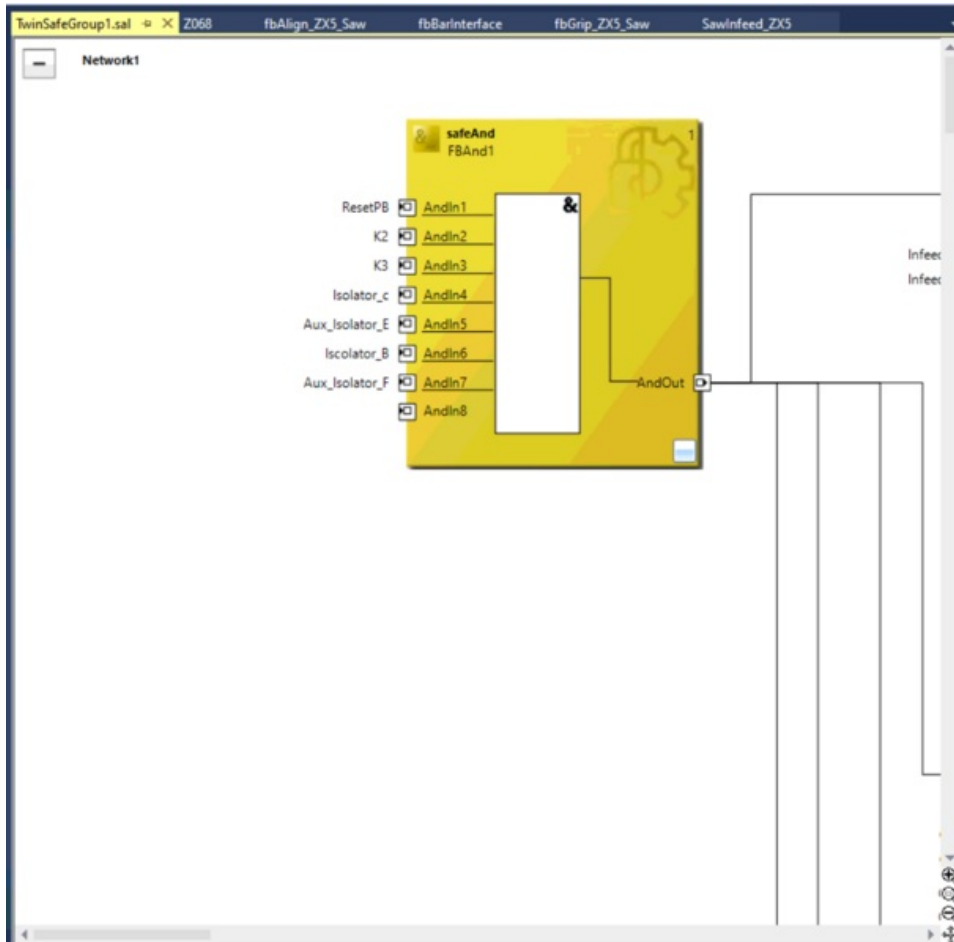

Fichier:Diagnosing TwinSAFE Issues - Advanced Image 2.png



File history

Click on a date/time to view the file as it appeared at that time.

	Date/Time	Thumbnail	Dimensions	User	Comment
current	11:02, 5 October 2021		1,030 × 1,012 (111 KB)	Gareth Green (talk contribs)	

You cannot overwrite this file.

File usage

The following page links to this file:

Diagnosing TwinSAFE Issues - Advanced