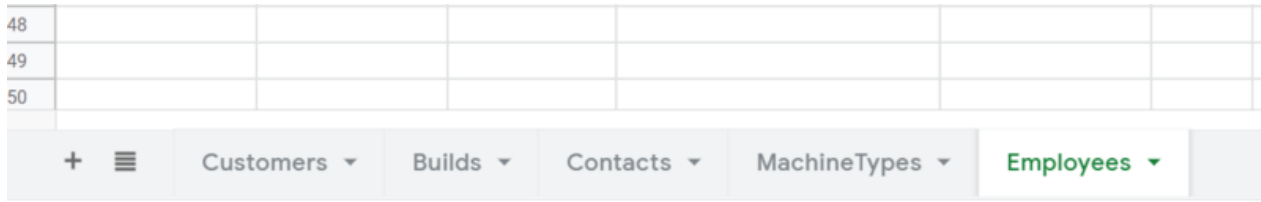

Fichier:Device Magic - data v2 tabs.png



File history

Click on a date/time to view the file as it appeared at that time.

	Date/Time	Thumbnail	Dimensions	User	Comment
current	12:01, 16 November 2020		1,121 × 189 (17 KB)	Gareth Green (talk contribs)	

You cannot overwrite this file.

File usage

The following page links to this file: