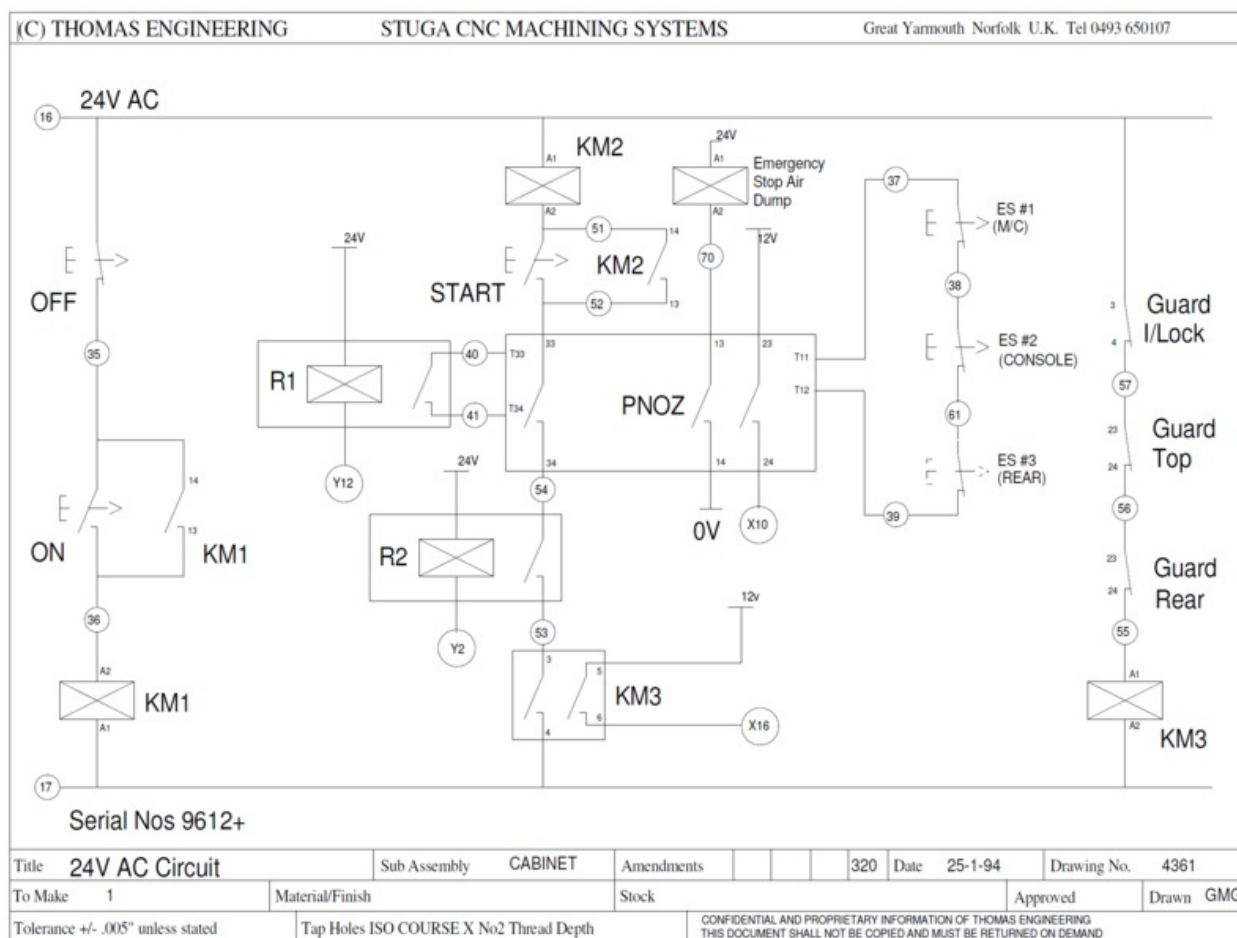

# Fichier:D4361 Saw 24v AC Circuit Image.png



## File usage

The following page links to this file:

D4361 Saw 24v AC Circuit