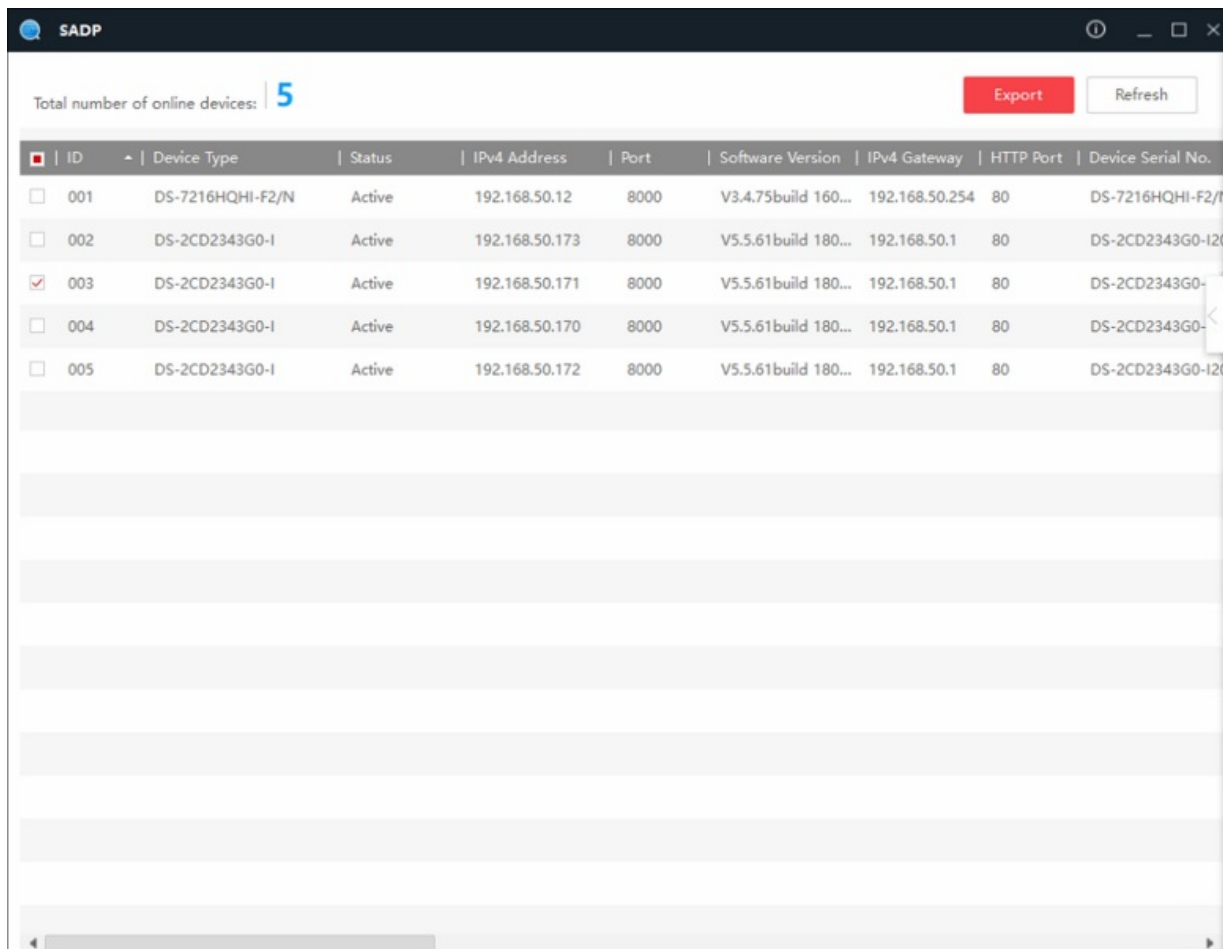

# Fichier:Connected Cameras.png



## File history

Click on a date/time to view the file as it appeared at that time.

	Date/Time	Thumbnail	Dimensions	User	Comment
current	11:16, 4 September 2019		976 × 750 (121 KB)	Gareth Green (talk   contribs)	