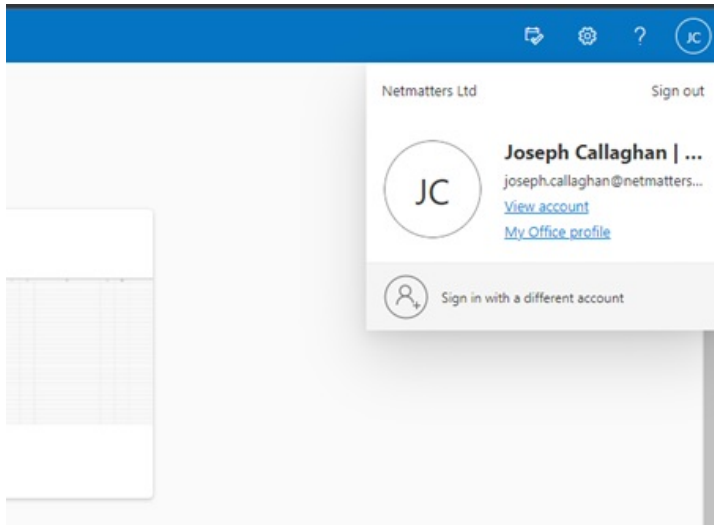

# Fichier:Changing Office 365 Password Image 2.png

No higher resolution available.
