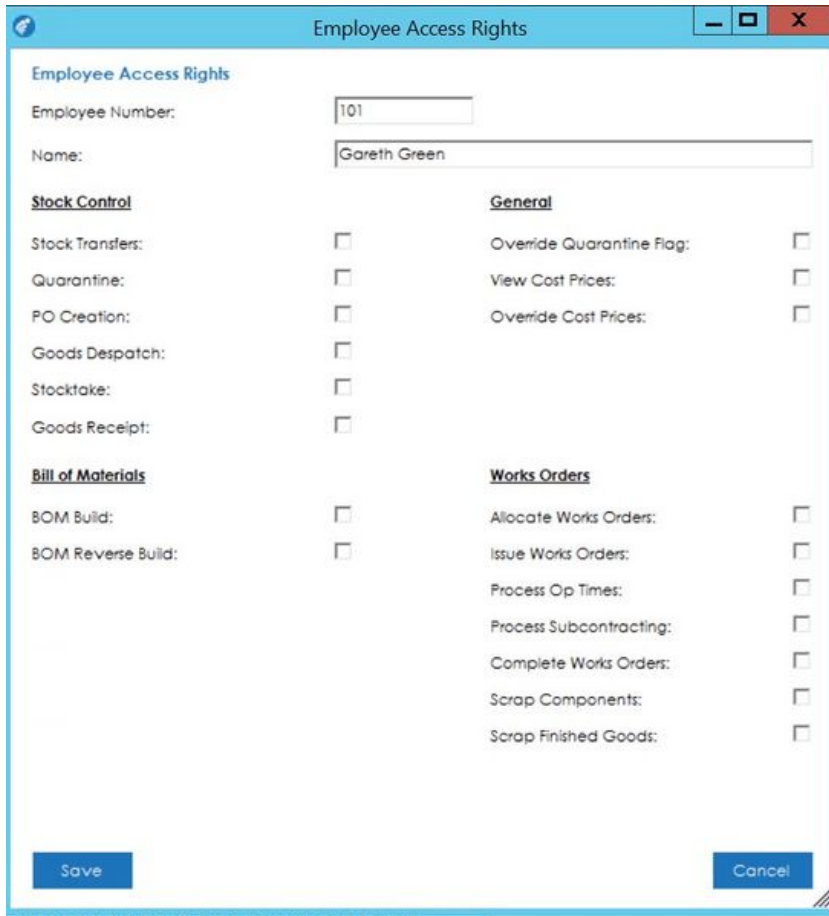

Fichier:CIM50 - Creating New Shop Floor Data Capture User SFDC9.jpg



CIM50_-_Creating_New_Shop_Floor_Data_Capture_User_SFDC9