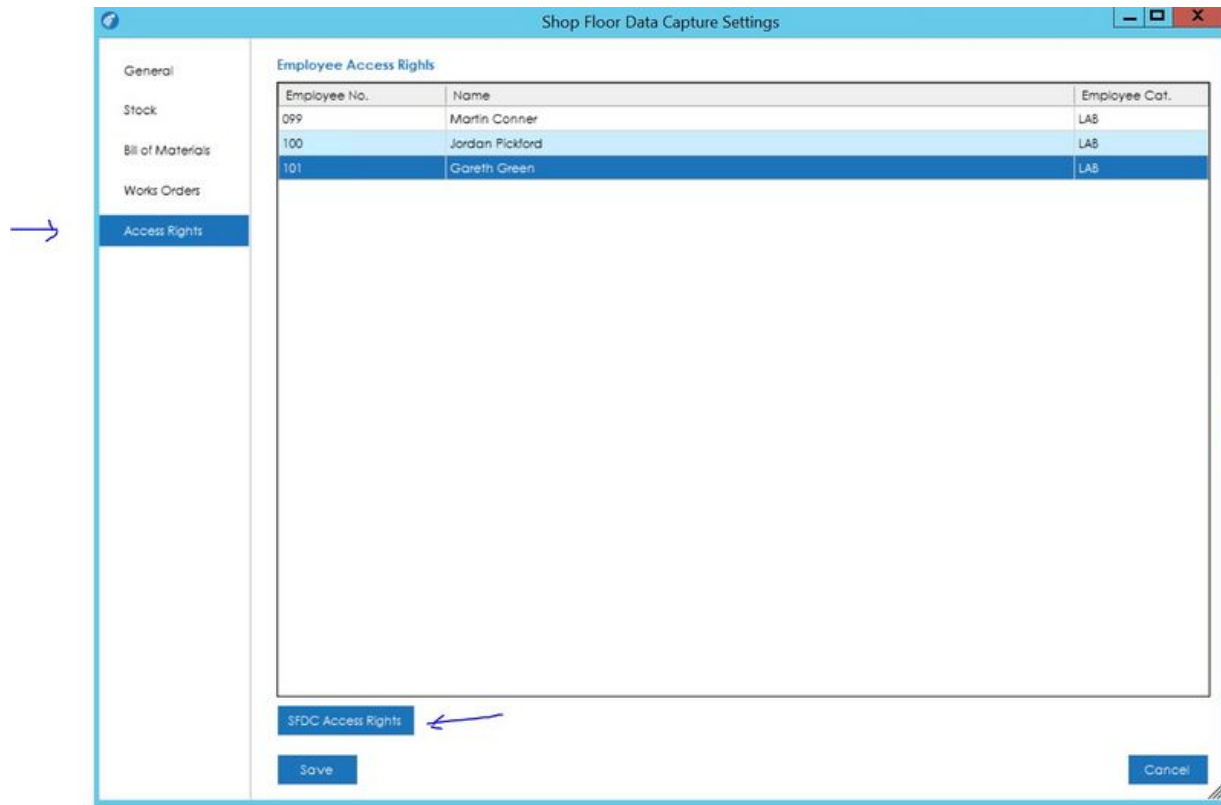

Fichier:CIM50 - Creating New Shop Floor Data Capture User SFDC8.jpg



CIM50_-_Creating_New_Shop_Floor_Data_Capture_User_SFDC8

File history

Click on a date/time to view the file as it appeared at that time.

	Date/Time	Thumbnail	Dimensions	User	Comment
current	16:01, 2 September 2021		1,371 × 896 (88 KB)	Gareth Green (talk contribs)	CIM50_-_Creating_New_Shop_Floor_Data_Capture_User_SFDC8