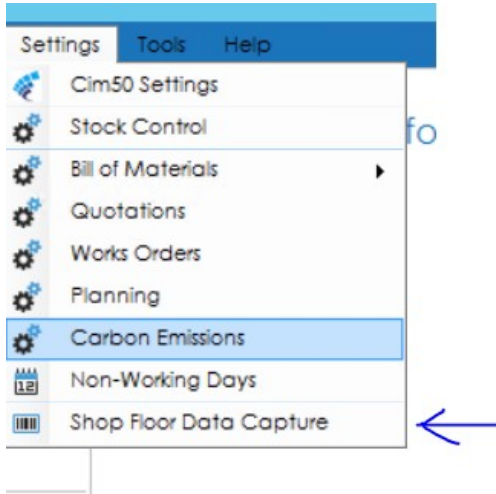

Fichier:CIM50 - Creating New Shop Floor Data Capture User SFDC7.jpg

No higher resolution available.


CIM50_-_Creating_New_Shop_Floor_Data_Capture_User_SFDC7

File history

Click on a date/time to view the file as it appeared at that time.

	Date/Time	Thumbnail	Dimensions	User	Comment
current	16:01, 2 September 2021		322 × 322 (24 KB)	Gareth Green (talk contribs)	CIM50_-_Creating_New_Shop_Floor_Data_Capture_User_SFDC7