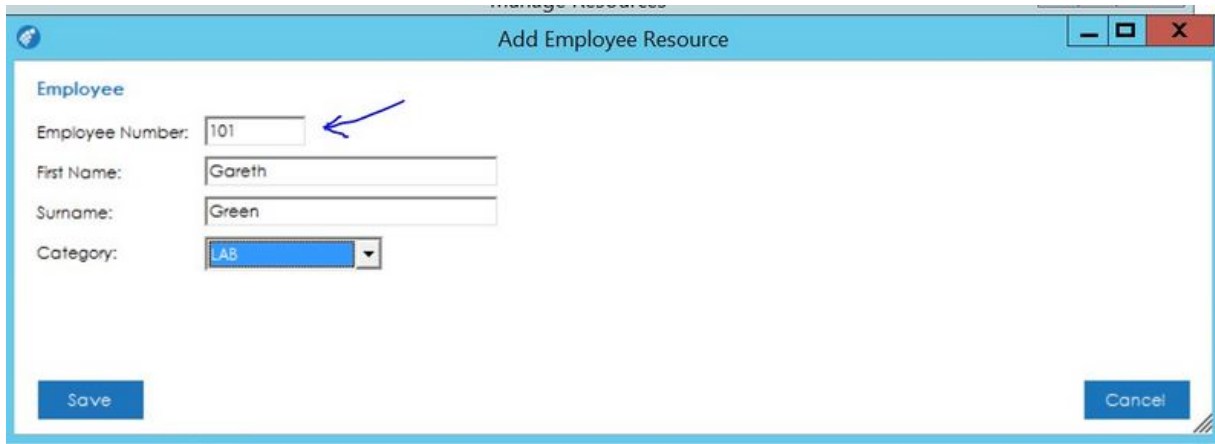

# Fichier:CIM50 - Creating New Shop Floor Data Capture User SFDC5.jpg



CIM50\_-\_Creating\_New\_Shop\_Floor\_Data\_Capture\_User\_SFDC5