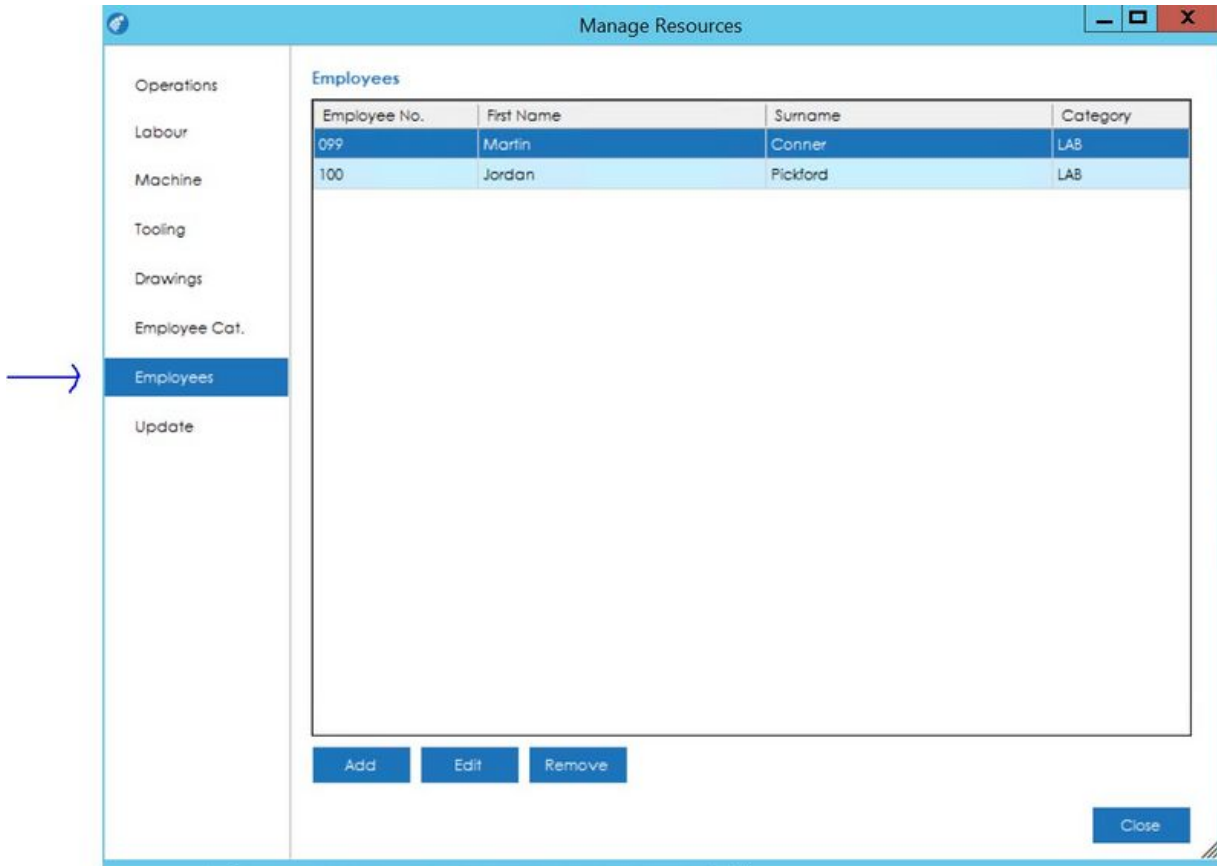

Fichier:CIM50 - Creating New Shop Floor Data Capture User SFDC4.jpg



CIM50_-_Creating_New_Shop_Floor_Data_Capture_User_SFDC4

File history

Click on a date/time to view the file as it appeared at that time.

	Date/Time	Thumbnail	Dimensions	User	Comment
current	16:01, 2 September 2021		1,117 × 795 (71 KB)	Gareth Green (talk contribs)	CIM50_-_Creating_New_Shop_Floor_Data_Capture_User_SFDC4