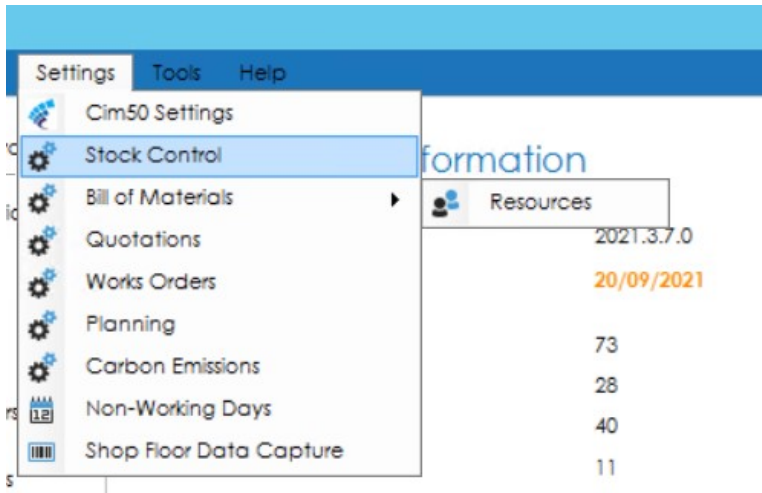

Fichier:CIM50 - Creating New Shop Floor Data Capture User SFDC3.jpg

No higher resolution available.


CIM50_-_Creating_New_Shop_Floor_Data_Capture_User_SFDC3

File history

Click on a date/time to view the file as it appeared at that time.

	Date/Time	Thumbnail	Dimensions	User	Comment
current	16:01, 2 September 2021		500 × 321 (30 KB)	Gareth Green (talk contribs)	CIM50_-_Creating_New_Shop_Floor_Data_Capture_User_SFDC3