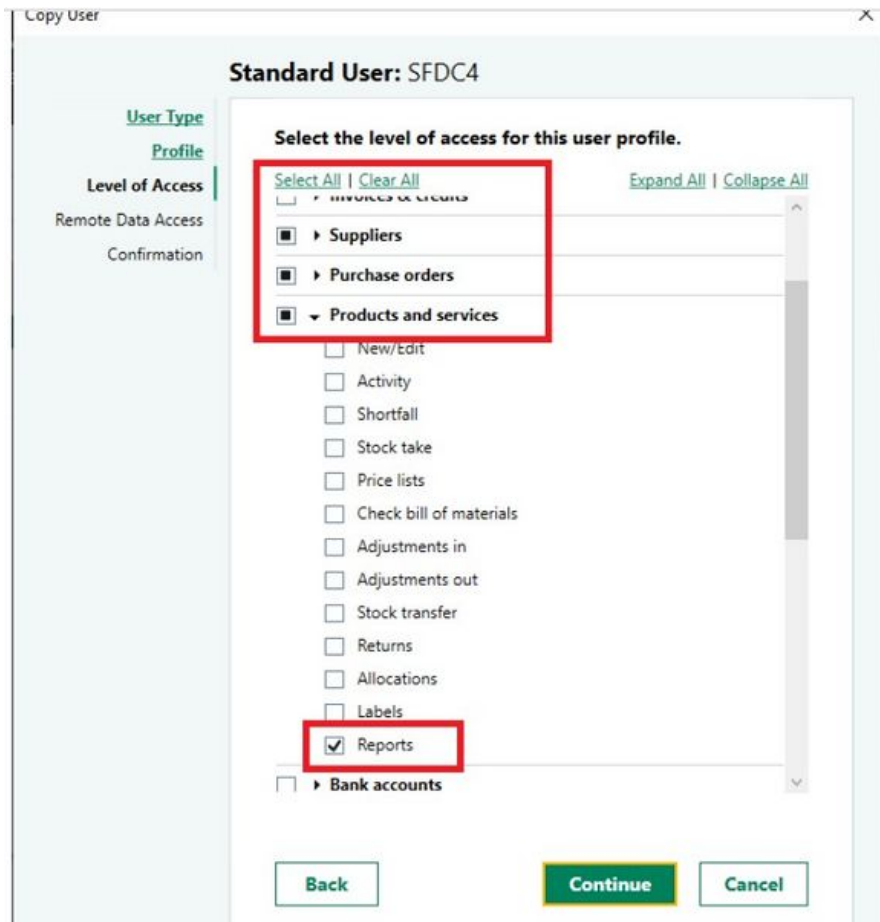

# Fichier:CIM50 - Creating New Shop Floor Data Capture User SFDC2.jpg



CIM50\_-\_Creating\_New\_Shop\_Floor\_Data\_Capture\_User\_SFDC2

## File history

Click on a date/time to view the file as it appeared at that time.

	Date/Time	Thumbnail	Dimensions	User	Comment
current	16:01, 2 September 2021		712 × 737 (65 KB)	Gareth Green (talk   contribs)	CIM50_-_Creating_New_Shop_Floor_Data_Capture_User_SFDC2