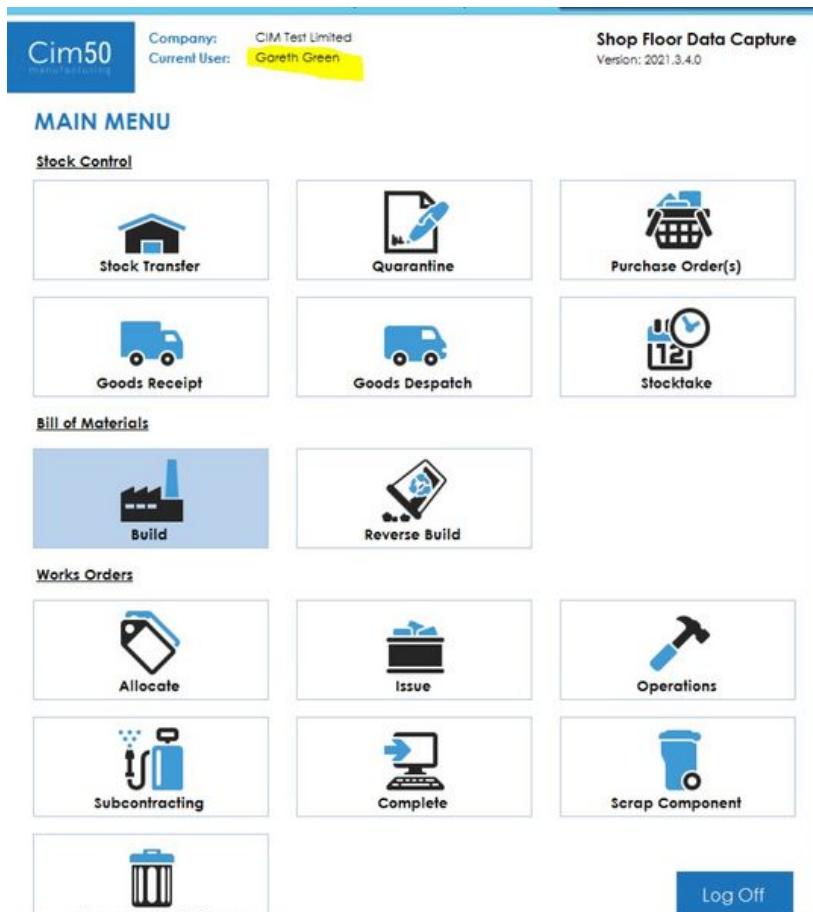

Fichier:CIM50 - Creating New Shop Floor Data Capture User SFDC11.jpg



CIM50_-_Creating_New_Shop_Floor_Data_Capture_User_SFDC11