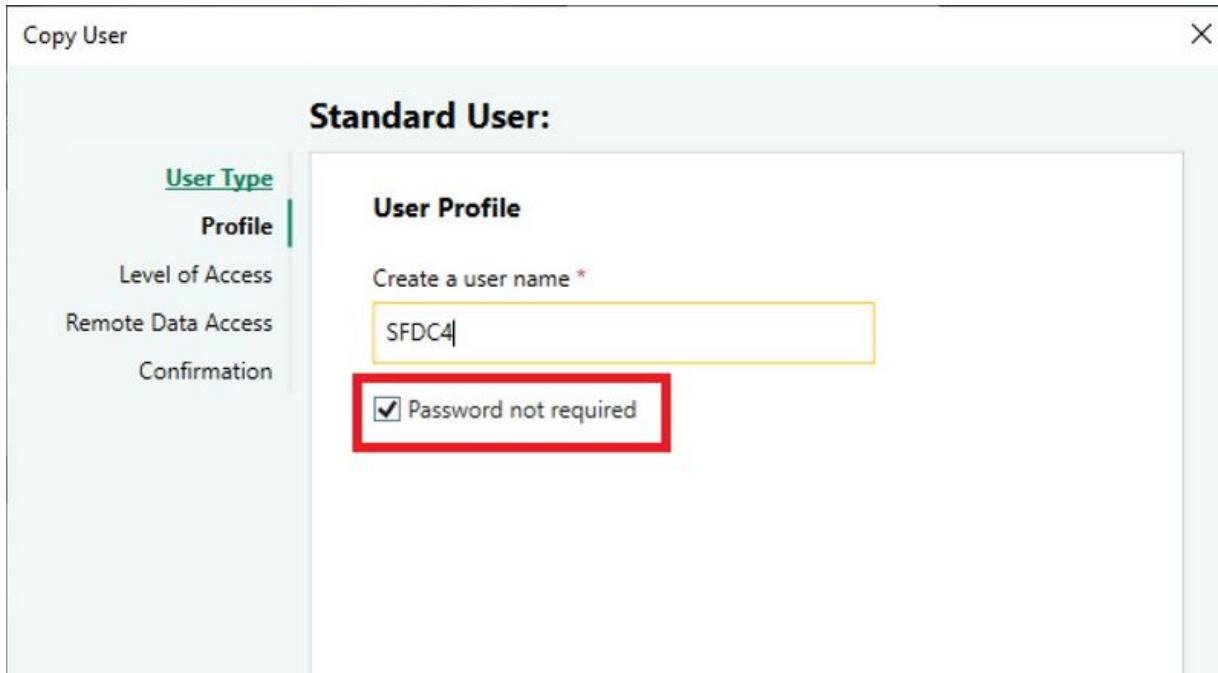

Fichier:CIM50 - Creating New Shop Floor Data Capture User SFDC1.jpg



CIM50_-_Creating_New_Shop_Floor_Data_Capture_User_SFDC1