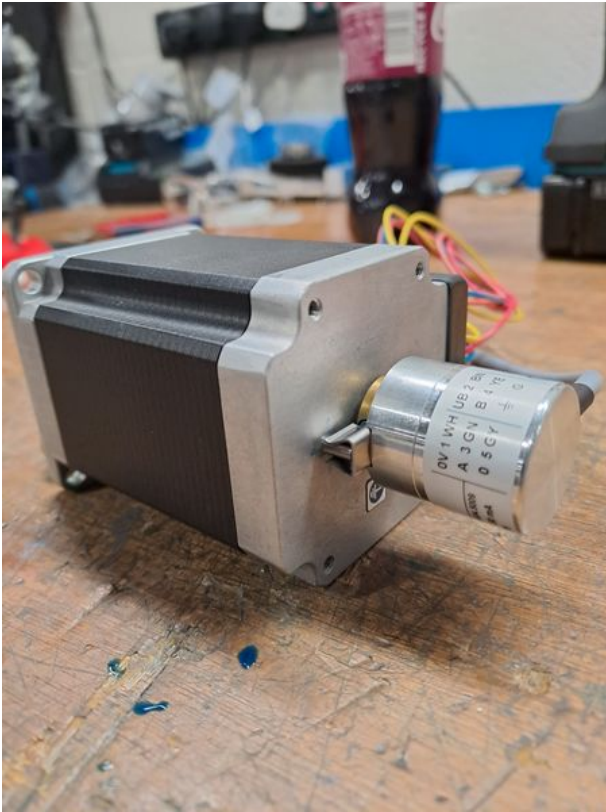

Fichier:C0001005MM Micromech Stepper Motor Assembly 20221221 143910.jpg


C0001005MM_Micromech_Stepper_Motor_Assembly_20221221_143910

File history

Click on a date/time to view the file as it appeared at that time.

	Date/Time	Thumbnail	Dimensions	User	Comment
current	17:00, 21 December 2022		1,385 × 1,847 (807 KB)	Gareth Green (talk contribs)	C0001005MM_Micromech_Stepper_Motor_Assembly_20221221_143910

You cannot overwrite this file.

File usage

The following page links to this file:

C0001005MM Micromech Stepper Motor Assembly

Metadata

This file contains additional information, probably added from the digital camera or scanner used to create or digitize it. If the file has been modified from its original state, some details may not fully reflect the modified file.

Camera model	SM-A336B
Camera manufacturer	samsung
Date and time of data generation	14:39, 21 December 2022
Width	1,847 px
Height	1,385 px
Orientation	Rotated 90° CCW
File change date and time	14:39, 21 December 2022
Light source	Unknown