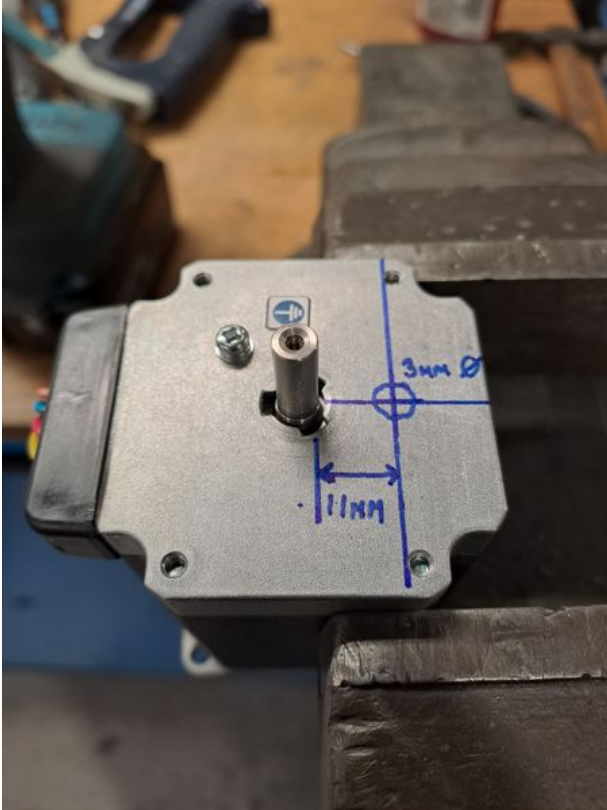

Fichier:C0001005MM Micromech Stepper Motor Assembly 20221221 134141.jpg



C0001005MM_Micromech_Stepper_Motor_Assembly_20221221_134141

File history

Click on a date/time to view the file as it appeared at that time.

	Date/Time	Thumbnail	Dimensions	User	Comment
current	17:03, 21 December 2022		1,308 × 1,744 (749 KB)	Gareth Green (talk contribs)	C0001005MM_Micromech_Stepper_Motor_Assembly_20221221_134141

You cannot overwrite this file.

File usage

The following page links to this file:

C0001005MM Micromech Stepper Motor Assembly

Metadata

This file contains additional information, probably added from the digital camera or scanner used to create or digitize it. If the file has been modified from its original state, some details may not fully reflect the modified file.

Camera model	SM-A336B
Camera manufacturer	samsung
Date and time of data generation	13:41, 21 December 2022
Width	1,744 px
Height	1,308 px
Orientation	Rotated 90° CCW
File change date and time	13:41, 21 December 2022
Light source	Unknown