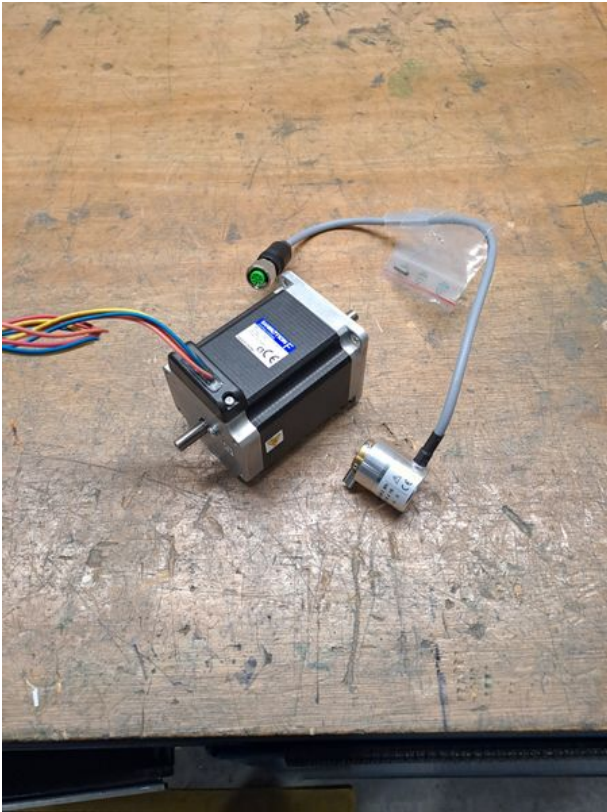

Fichier:C0001005MM Micromech Stepper Motor Assembly 20221221 075231.jpg



C0001005MM_Micromech_Stepper_Motor_Assembly_20221221_075231

File history

Click on a date/time to view the file as it appeared at that time.

	Date/Time	Thumbnail	Dimensions	User	Comment
current	17:08, 21 December 2022		1,255 × 1,673 (953 KB)	Gareth Green (talk contribs)	C0001005MM_Micromech_Stepper_Motor_Assembly_20221221_075231

Camera model	SM-A336B
Camera manufacturer	samsung
Date and time of data generation	07:52, 21 December 2022
Width	1,673 px
Height	1,255 px
Orientation	Rotated 90° CCW
File change date and time	07:52, 21 December 2022
Light source	Unknown