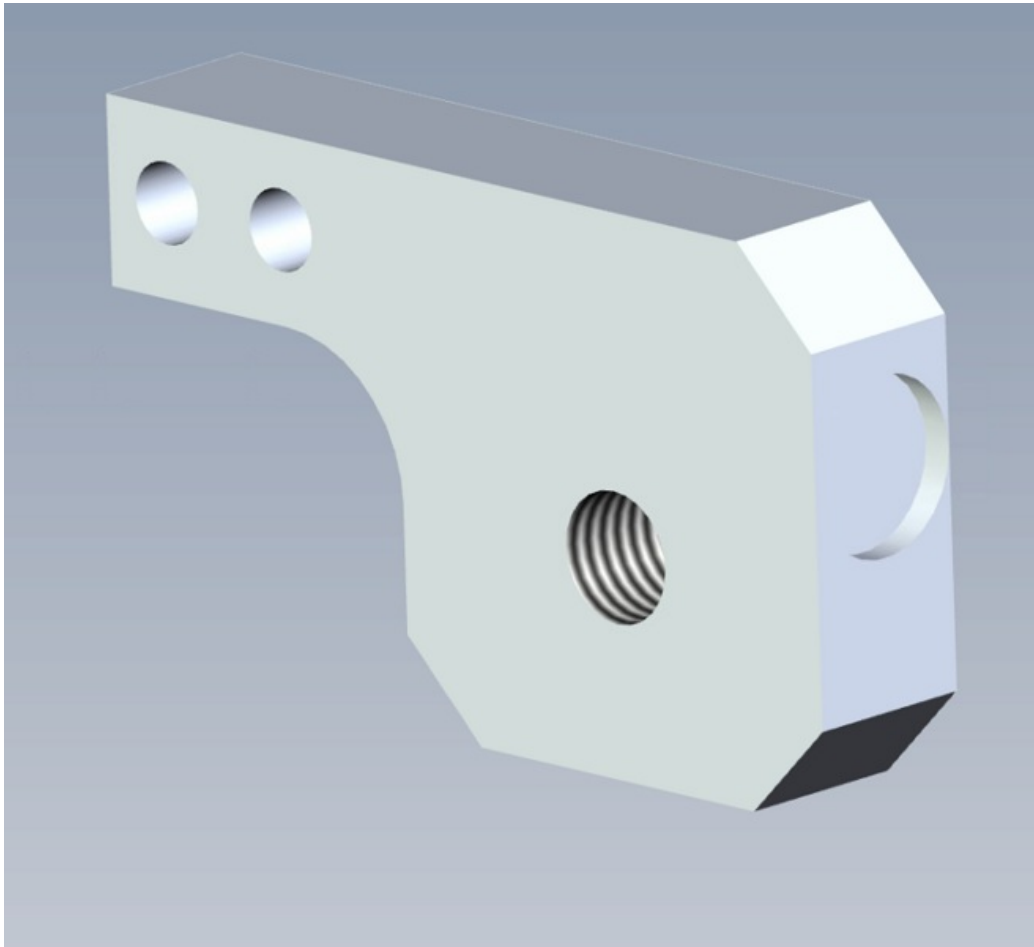

Fichier:Bench assembly spindle drive cylinders Screenshot 45.png



Bench_assembly_spindle_drive_cylinders_Screenshot_45

File history

Click on a date/time to view the file as it appeared at that time.

	Date/Time	Thumbnail	Dimensions	User	Comment
current	13:00, 1 June 2023		820 × 745 (85 KB)	Gareth Green (talk contribs)	Bench_assembly_spindle_drive_cylinders_Screenshot_45

Horizontal resolution	37.79 dpc
Vertical resolution	37.79 dpc