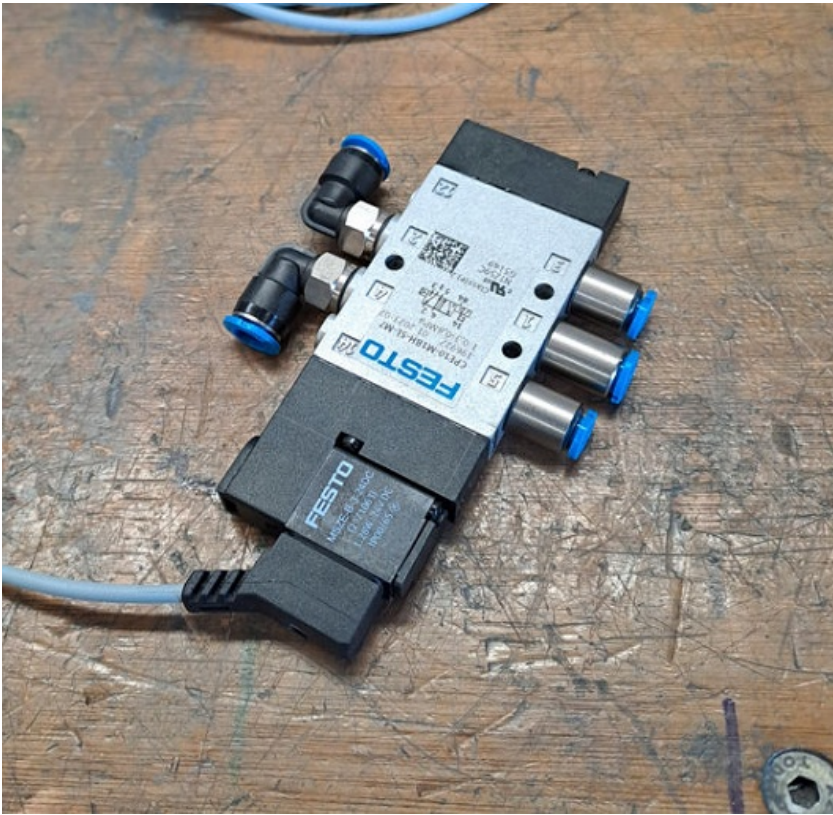

Fichier:Bench assemble connection boxes Screenshot 75.png

No higher resolution available.


Bench_assemble_connection_boxes_Screenshot_75

File history

Click on a date/time to view the file as it appeared at that time.

	Date/Time	Thumbnail	Dimensions	User	Comment
current	15:15, 1 June 2023		532 × 514 (746 KB)	Gareth Green (talk contribs)	Bench_assemble_connection_boxes_Screenshot_75

You cannot overwrite this file.

File usage

The following page links to this file:

R0015308 Bench assemble connection boxes

Metadata

This file contains additional information, probably added from the digital camera or scanner used to create or digitize it. If the file has been modified from its original state, some details may not fully reflect the modified file.

Horizontal resolution	37.79 dpc
Vertical resolution	37.79 dpc