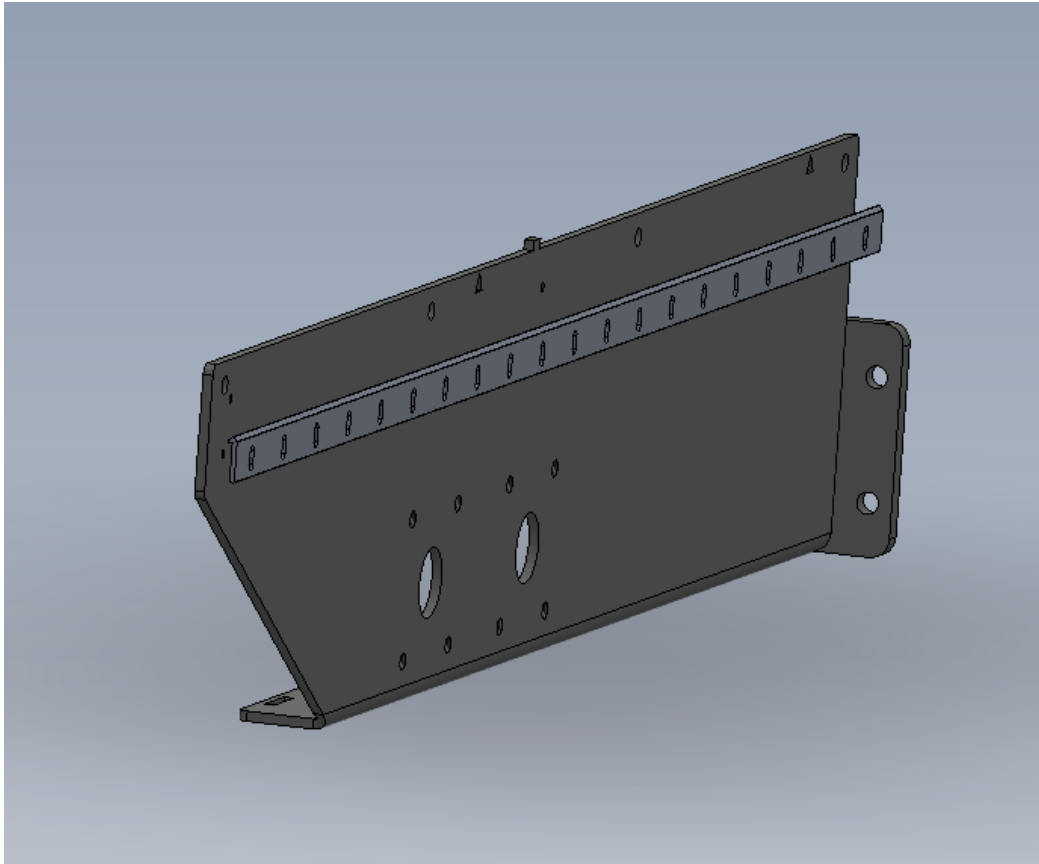

# Fichier:Bench assemble Saw Infeed support arms Screenshot 2023-04-20 154036.png

No higher resolution available.
