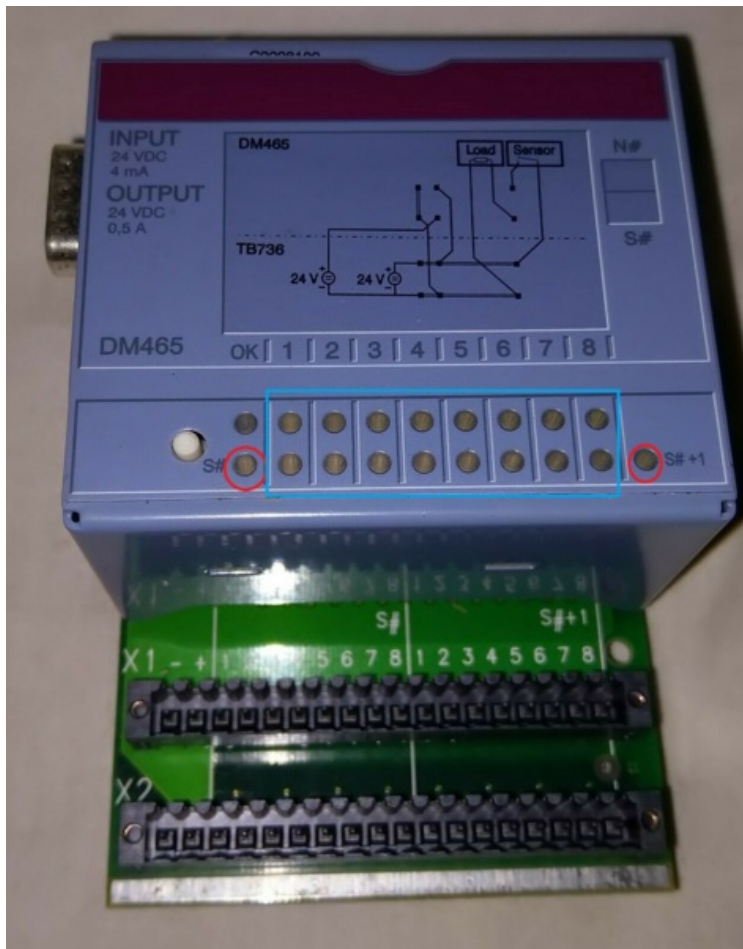

# Fichier:B R PLC References Image.png

