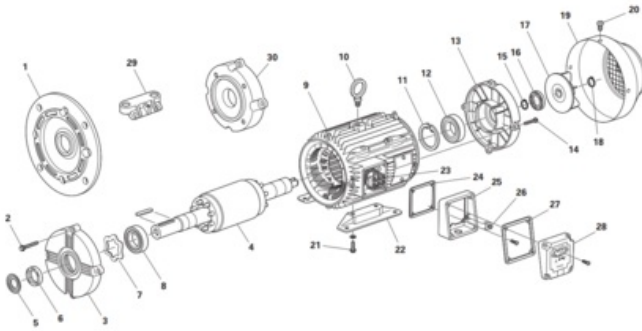

Fichier:Autoflow Saw Motor End Swap big-image.png

No higher resolution available.


Autoflow_Saw_Motor_End_Swap_big-image