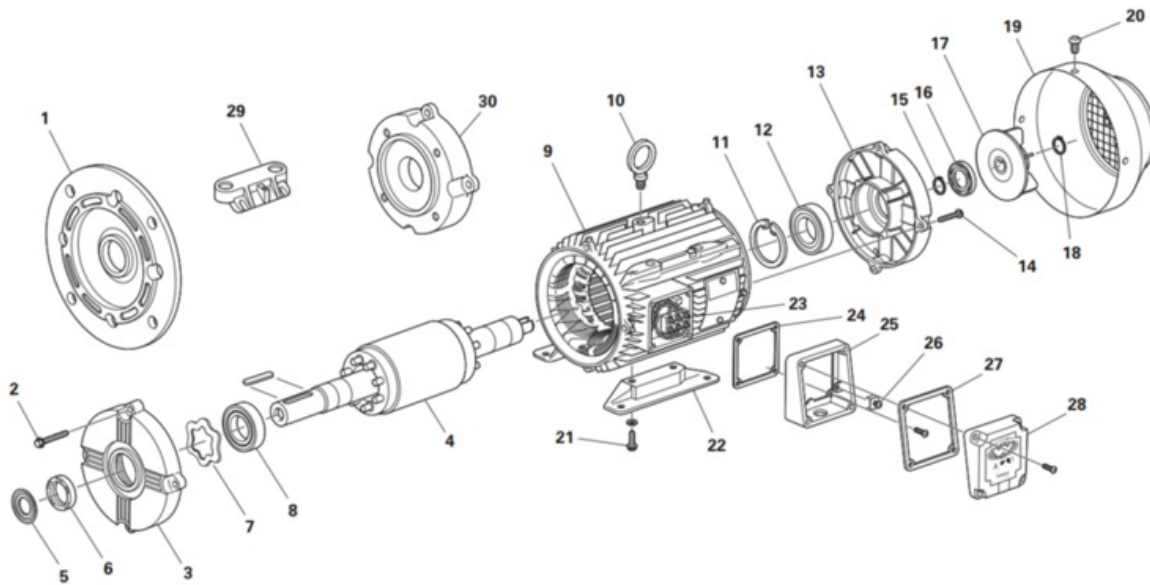

Fichier:Autoflow Saw Motor End Swap Exploded View.png



File history

Click on a date/time to view the file as it appeared at that time.

	Date/Time	Thumbnail	Dimensions	User	Comment
current	15:41, 14 September 2023		1,905 × 994 (607 KB)	Gareth Green (talk contribs)	

You cannot overwrite this file.

File usage

The following page links to this file:

Autoflow Saw Motor End Swap

Metadata

This file contains additional information, probably added from the digital camera or scanner used to create or digitize it. If the file has been modified from its original state, some details may not fully reflect the modified file.

Horizontal resolution	37.79 dpc
Vertical resolution	37.79 dpc