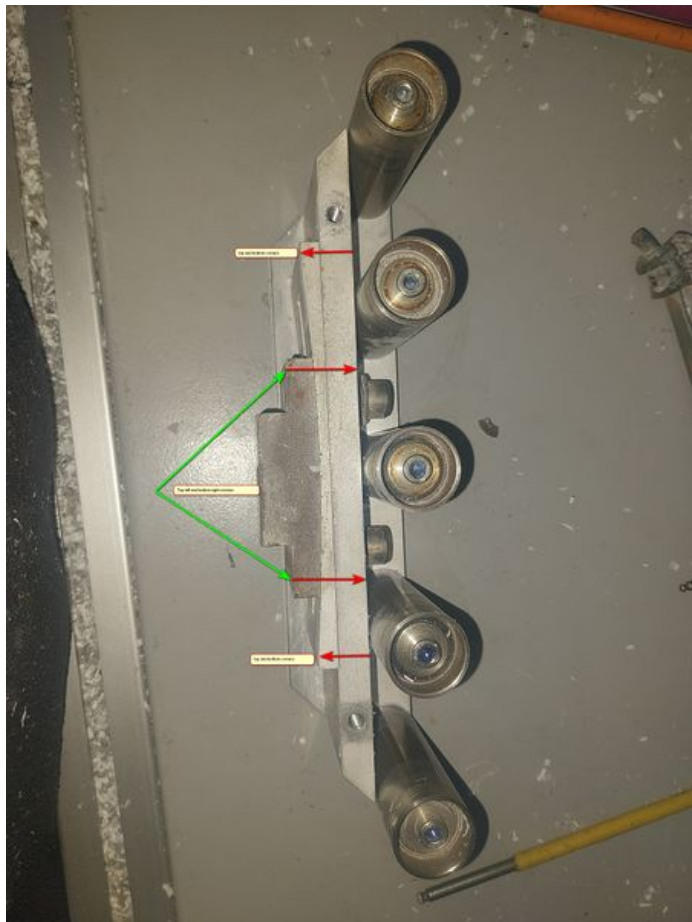

Fichier:Autoflow Rear Fence Reinforcing 20240925 145232.jpg



Autoflow_Rear_Fence_Reinforcing_20240925_145232

File history

Click on a date/time to view the file as it appeared at that time.

	Date/Time	Thumbnail	Dimensions	User	Comment
current	08:30, 26 September 2024		3,060 × 4,080 (5.91 MB)	Gareth Green (talk contribs)	Autoflow_Rear_Fence_Reinforcing_20240925_145232

You cannot overwrite this file.

File usage

The following page links to this file:

Autoflow Rear Fence Reinforcing

Metadata

This file contains additional information, probably added from the digital camera or scanner used to create or digitize it. If the file has been modified from its original state, some details may not fully reflect the modified file.

Camera manufacturer	samsung
Camera model	SM-A236B
Exposure time	1/50 sec (0.02)

F Number	f/1.8
ISO speed rating	32
Date and time of data generation	14:52, 25 September 2024
Lens focal length	4 mm
Width	4,080 px
Height	3,060 px
Orientation	Normal
Horizontal resolution	72 dpi
Vertical resolution	72 dpi
File change date and time	14:52, 25 September 2024
Y and C positioning	Centered
Exposure Program	Normal program
Exif version	2.2
Date and time of digitizing	14:52, 25 September 2024
Meaning of each component	<ol style="list-style-type: none"> 1. Y 2. Cb 3. Cr 4. does not exist
APEX shutter speed	5.643
APEX aperture	1.69
APEX brightness	3.99
Maximum land aperture	1.69 APEX (f/1.8)
Metering mode	Center weighted average
Light source	D65
Flash	Flash fired, compulsory flash firing
DateTime subseconds	732,552
DateTimeOriginal subseconds	732,552
DateTimeDigitized subseconds	732,552
Supported Flashpix version	0,100
Color space	sRGB
Sensing method	Undefined
Scene type	A directly photographed image
Exposure mode	Auto exposure
White balance	Auto white balance
Focal length in 35 mm film	26 mm
Scene capture type	Standard