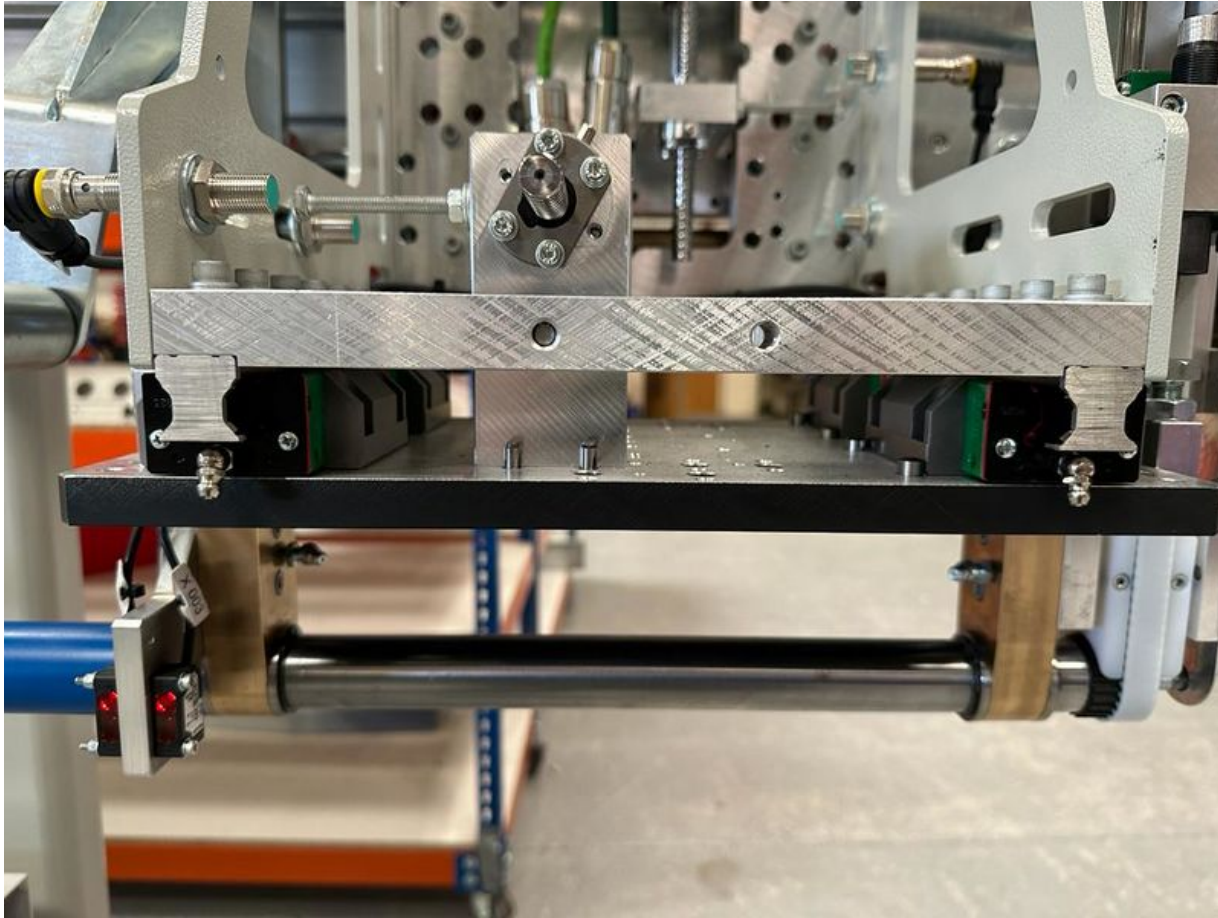

# Fichier:Autoflow Mk4 Greasing Points Infeed GY and Grip rotate 2.jpg



Autoflow\_Mk4\_Greasing\_Points\_Infeed\_GY\_and\_Grip\_rotate\_2

## File history

Click on a date/time to view the file as it appeared at that time.

	Date/Time	Thumbnail	Dimensions	User	Comment
current	16:01, 2 May 2023		1,024 × 768 (100 KB)	Gareth Green (talk   contribs)	Autoflow_Mk4_Greasing_Points_Infeed_GY_and_Grip_rotate_2