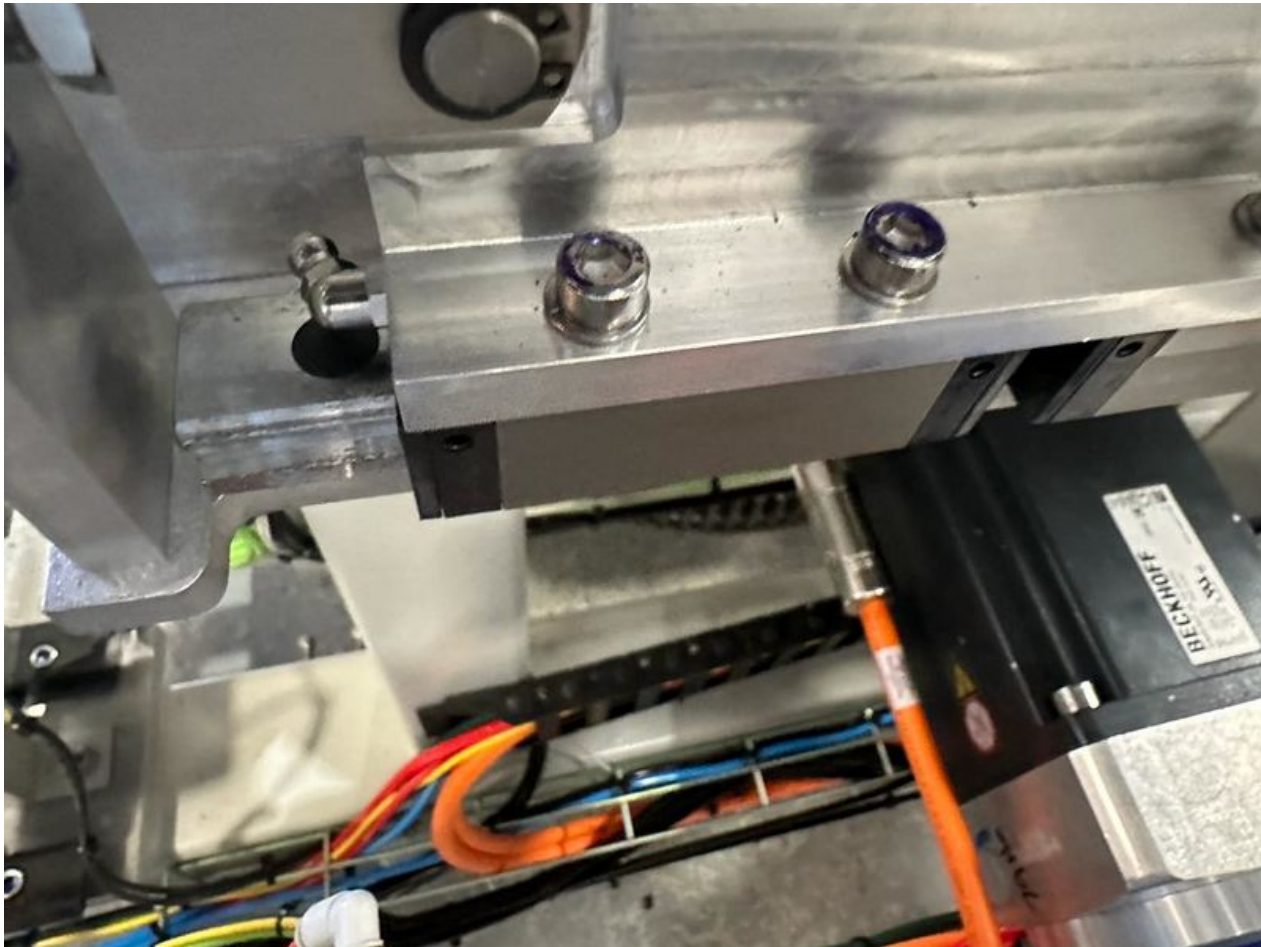

Fichier:Autoflow Mk4 Greasing Points Clamp Outfeed Side 2.jpg



Autoflow_Mk4_Greasing_Points_Clamp_Outfeed_Side_2

File history

Click on a date/time to view the file as it appeared at that time.

	Date/Time	Thumbnail	Dimensions	User	Comment
current	17:01, 2 May 2023		1,024 × 768 (80 KB)	Gareth Green (talk contribs)	Autoflow_Mk4_Greasing_Points_Clamp_Outfeed_Side_2