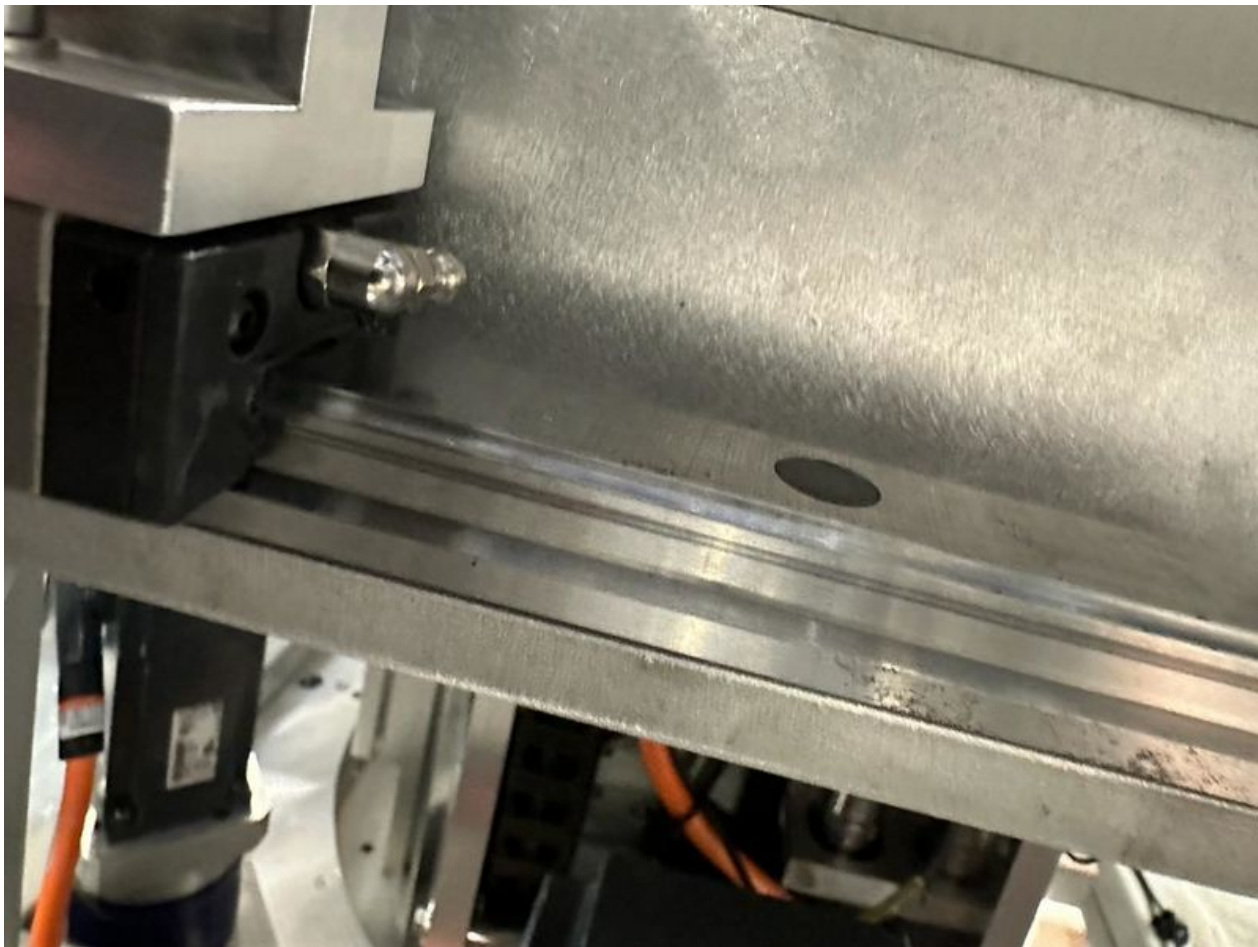

Fichier:Autoflow Mk4 Greasing Points Clamp Outfeed Side 1.jpg



Autoflow_Mk4_Greasing_Points_Clamp_Outfeed_Side_1

File history

Click on a date/time to view the file as it appeared at that time.

	Date/Time	Thumbnail	Dimensions	User	Comment
current	17:01, 2 May 2023		1,024 × 768 (77 KB)	Gareth Green (talk contribs)	Autoflow_Mk4_Greasing_Points_Clamp_Outfeed_Side_1