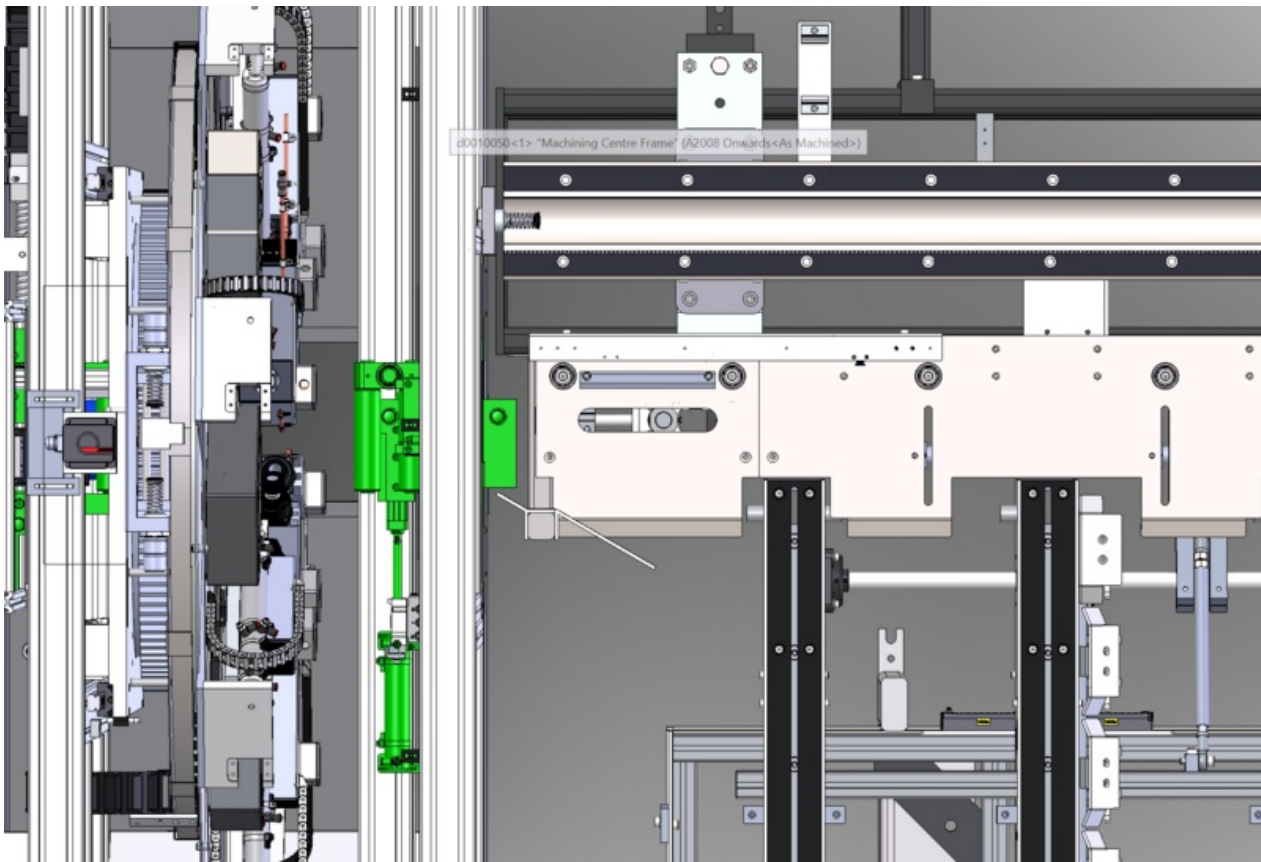

Fichier:Autoflow Mk3 Infeed Plan View.png



File history

Click on a date/time to view the file as it appeared at that time.

[Autoflow Mk3 Infeed Measurements](#)

Metadata

This file contains additional information, probably added from the digital camera or scanner used to create or digitize it. If the file has been modified from its original state, some details may not fully reflect the modified file.

Horizontal resolution	56.69 dpc
Vertical resolution	56.69 dpc