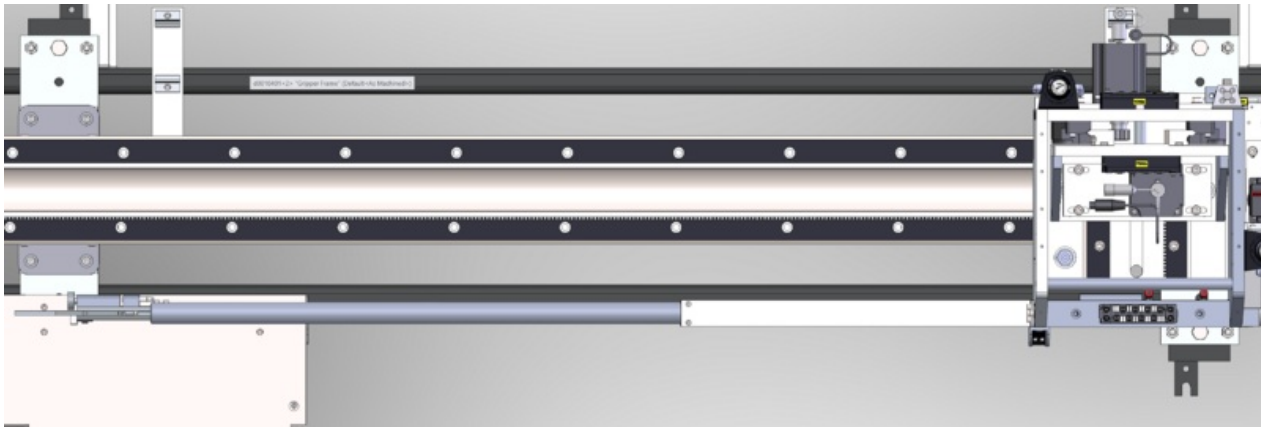

Fichier:Autoflow Mk3 Infeed Gripper Plan View.png



File history

Click on a date/time to view the file as it appeared at that time.

[Autoflow Mk3 Infeed Measurements](#)

Metadata

This file contains additional information, probably added from the digital camera or scanner used to create or digitize it. If the file has been modified from its original state, some details may not fully reflect the modified file.

Horizontal resolution	56.69 dpc
Vertical resolution	56.69 dpc