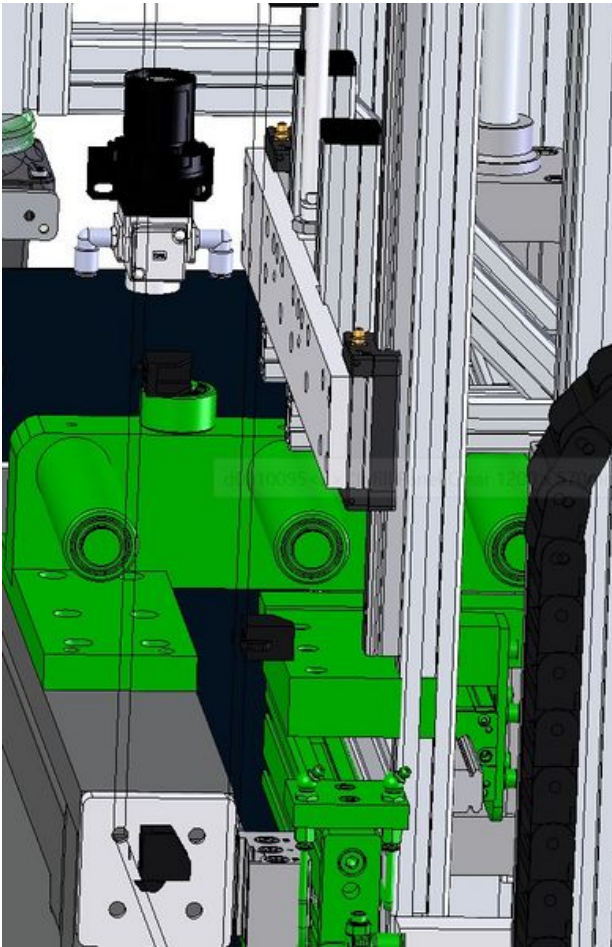

Fichier:Autoflow Maintenance - Machining Centre Screenshot 2022-12-08 155152.jpg



Autoflow_Maintenance_-_Machining_Centre_Screenshot_2022-12-08_155152

File history

Click on a date/time to view the file as it appeared at that time.

	Date/Time	Thumbnail	Dimensions	User	Comment
current	17:52, 8 December 2022		577 × 888 (163 KB)	Gareth Green (talk contribs)	Autoflow_Maintenance_-_Machining_Centre_Screenshot_2022-12-08_155152